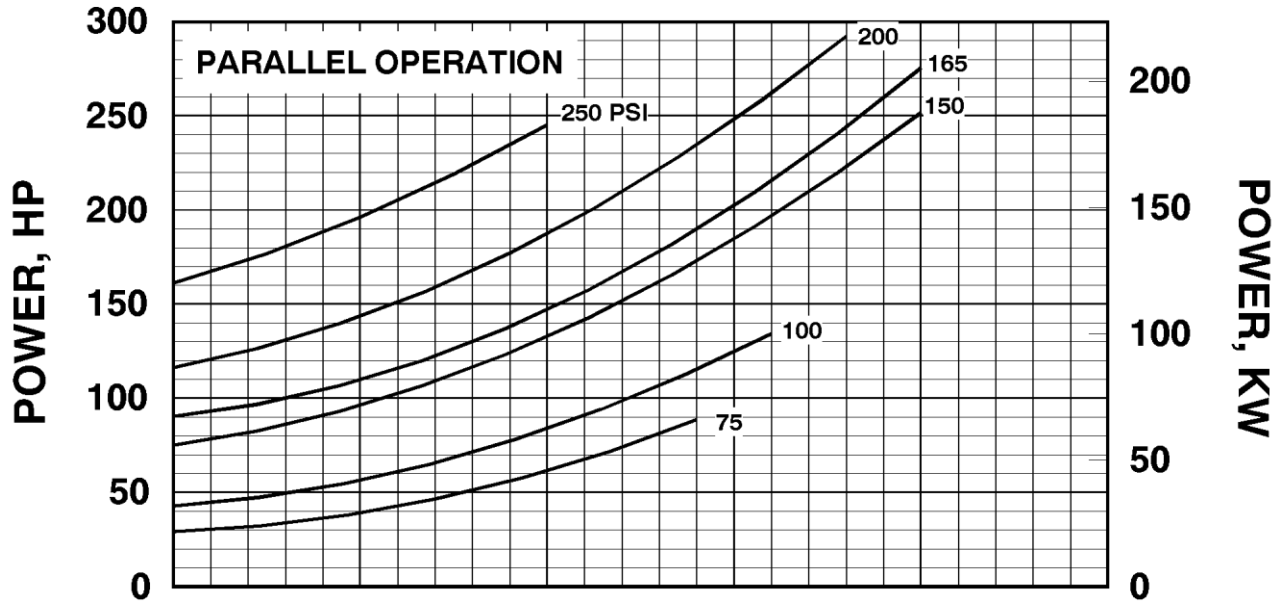

CENTRIFUGAL PUMP PERFORMANCE CURVE

Model: CMU
Impeller: 71649/71650

CENTRIFUGAL PUMP PERFORMANCE CURVE

Model: CMU

Impeller: 71649/71650