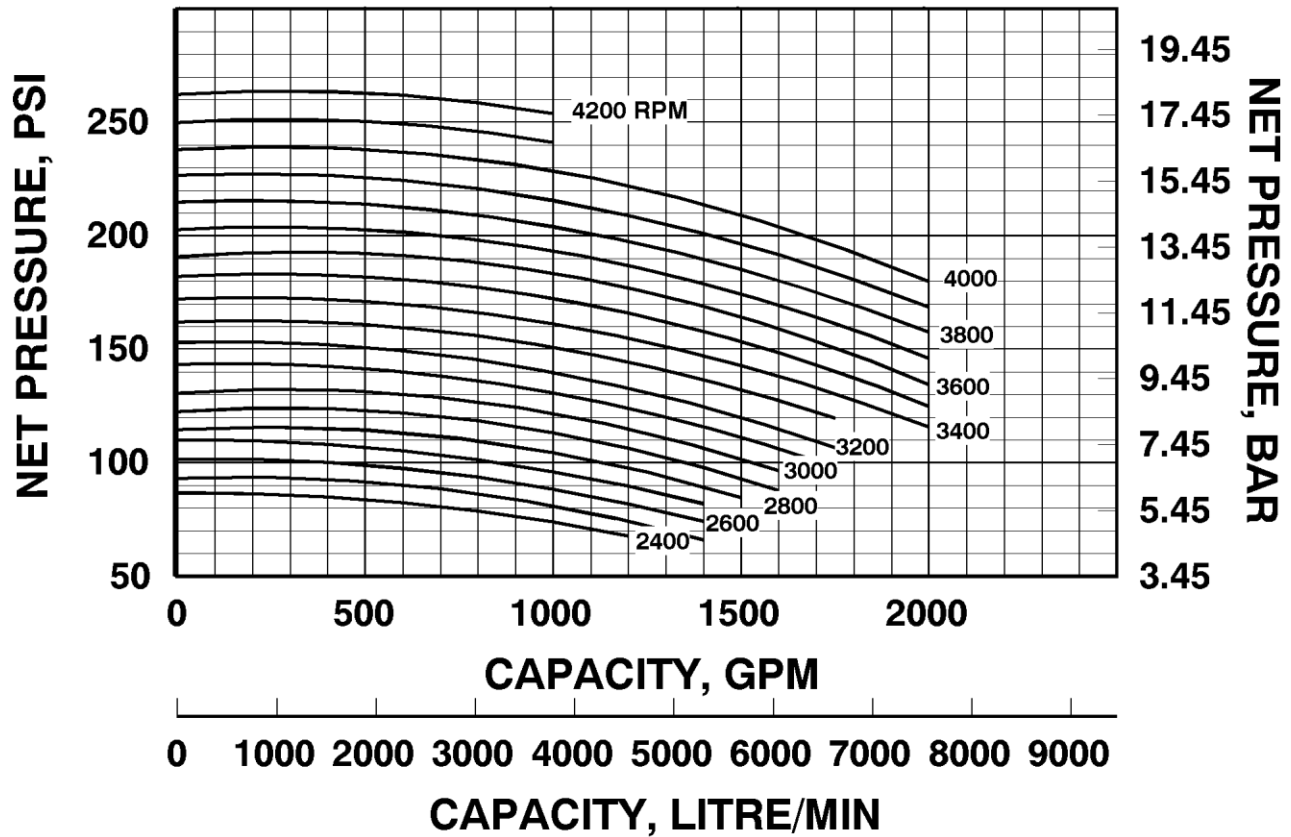

CENTRIFUGAL PUMP PERFORMANCE CURVE

Model: CMU
Impeller: 71649/71650

CENTRIFUGAL PUMP PERFORMANCE CURVE

Model: CMU

Impeller: 71649/71650