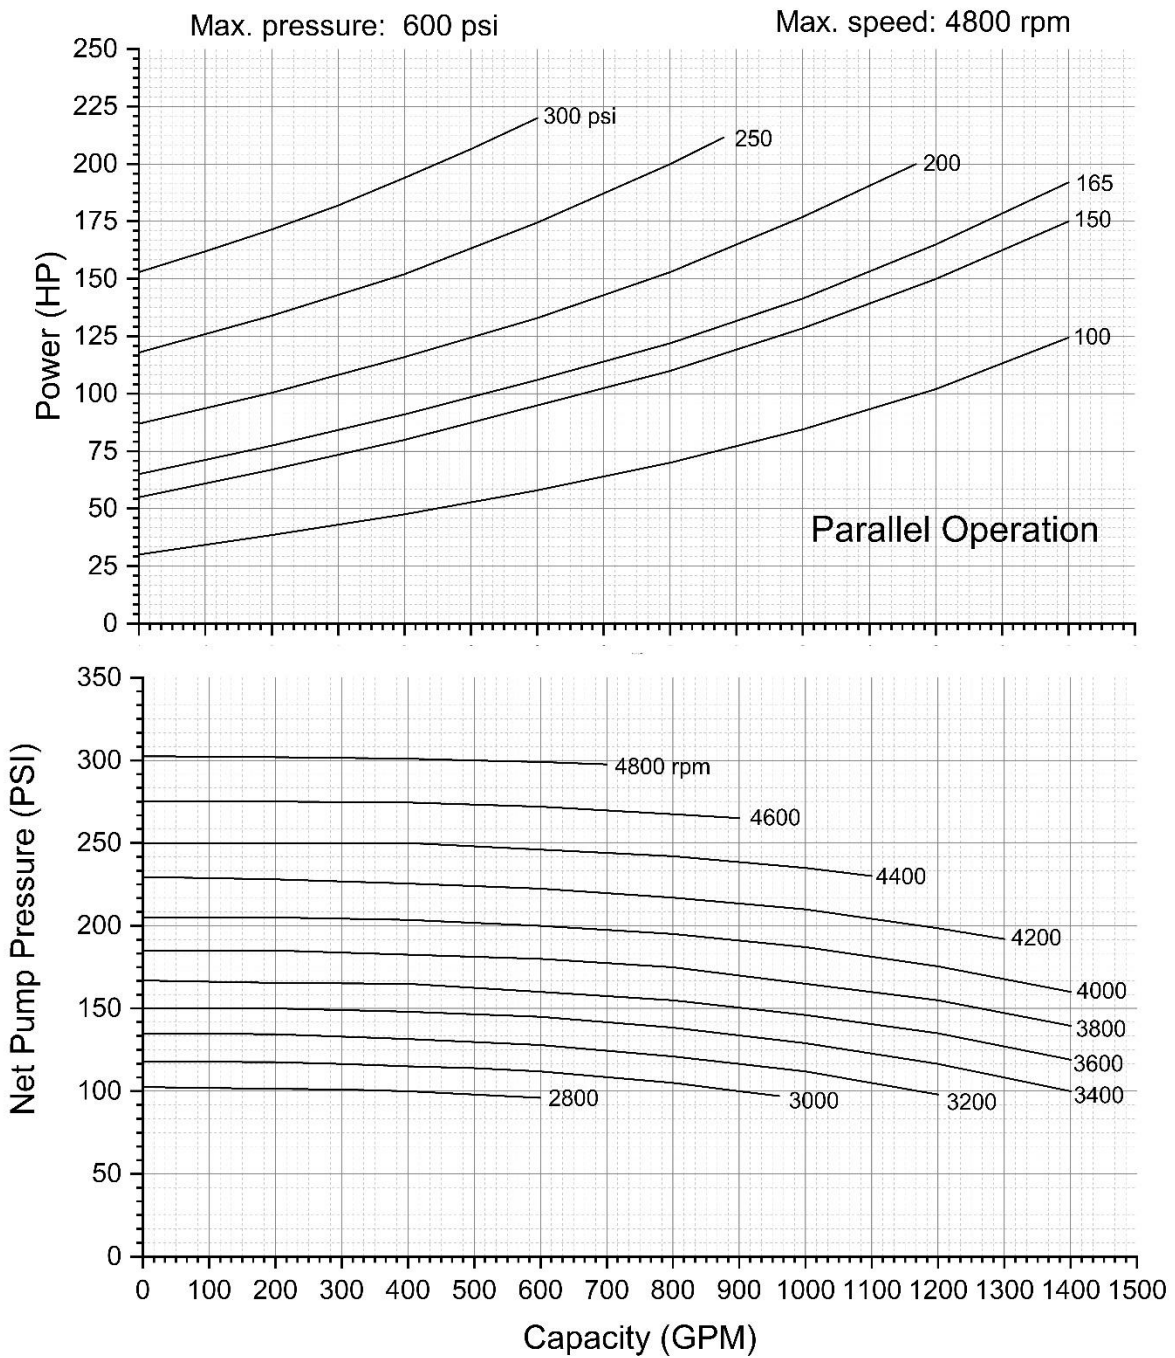

Centrifugal Pump Performance curve

Model: CM

Impeller: 71796 - 71797

Centrifugal Pump Performance curve

Model: CM

Impeller: 71796 - 71797