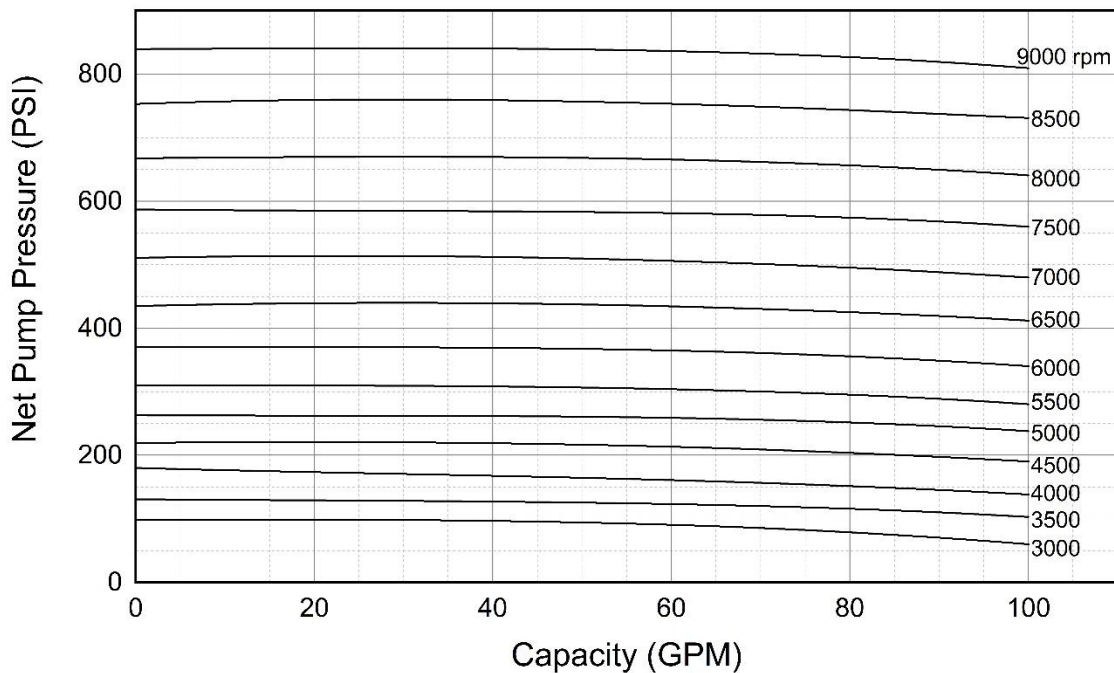

Model: CP3-275 Series Operation

Impeller: 70966-1 & 72244-1

Max. pressure: 800 psi

Max. speed: 9000 rpm

Model: CP3-275 Parallel Operation

Impeller: 70966-1 & 72244-1

Max. pressure: 150 psi

Max. speed: 6200 rpm