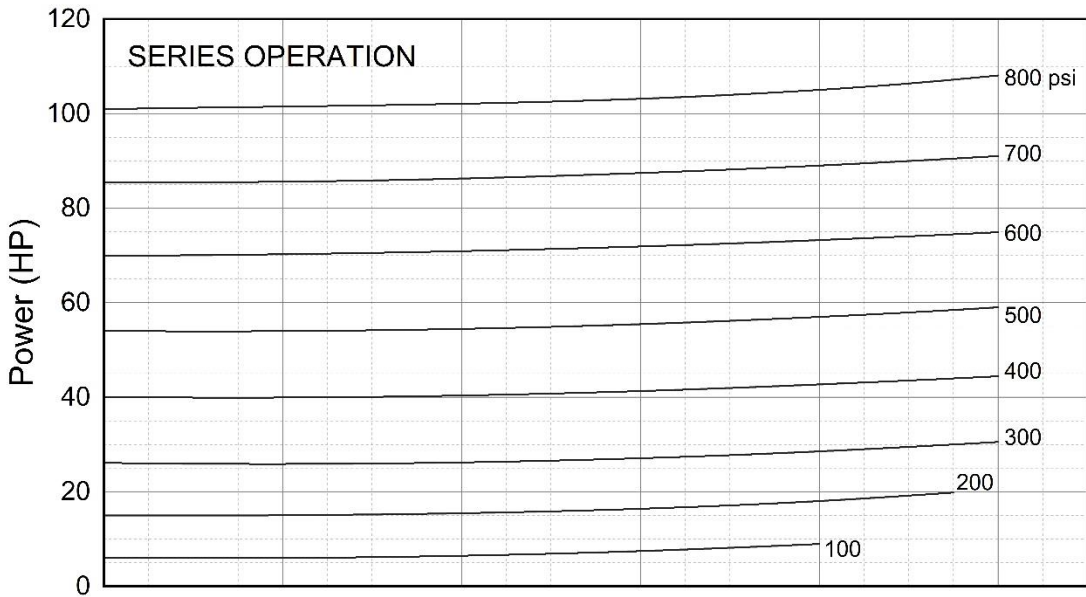

Model: CP3-275 Series Operation

Impeller: 70966-1 & 72244-1

Max. pressure: 800 psi

Max. speed: 9000 rpm

Model: CP3-275 Parallel Operation

Impeller: 70966-1 & 72244-1

Max. pressure: 150 psi

Max. speed: 6200 rpm