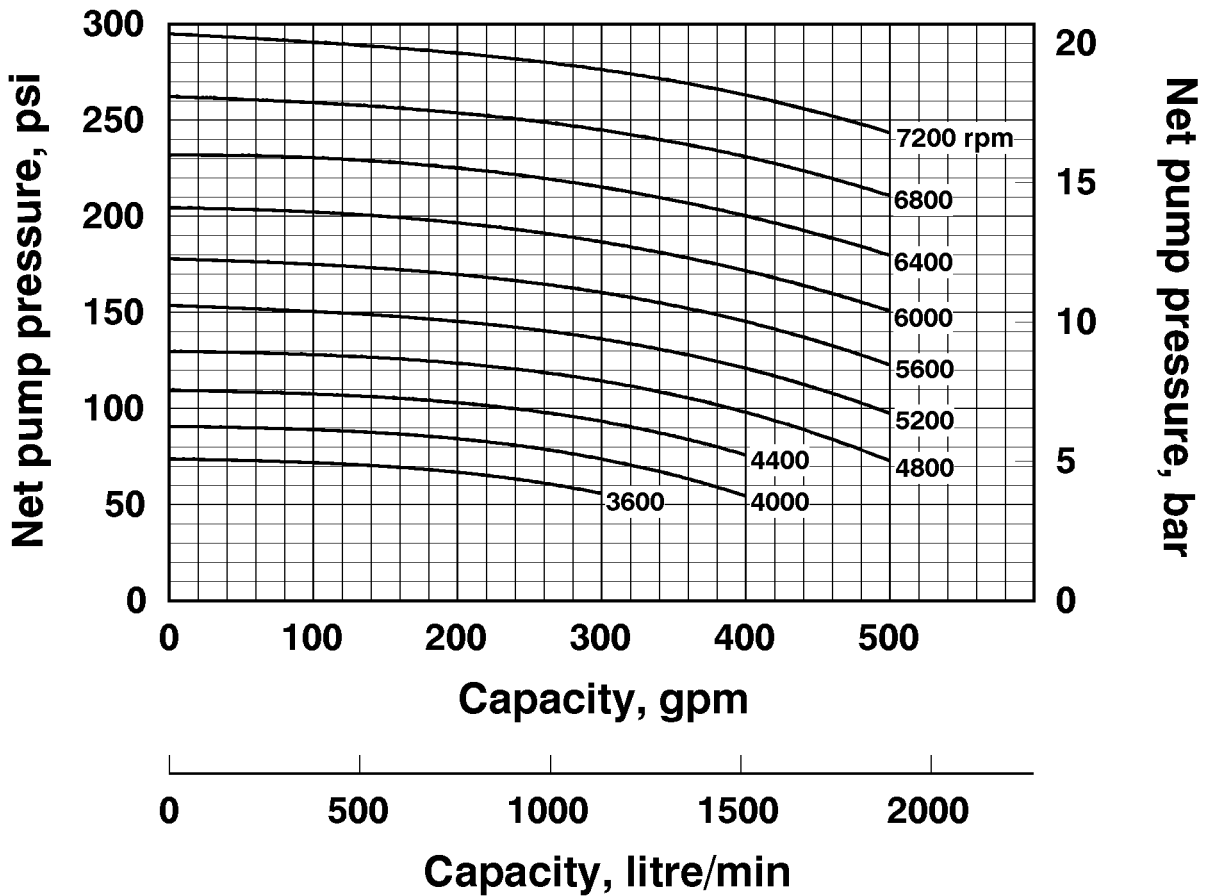

# CENTRIFUGAL PUMP PERFORMANCE CURVE

Model: CP3-500

Impeller: 70966-1 & 70967-1

## CENTRIFUGAL PUMP PERFORMANCE CURVE

Model: CP3-500

Impeller: 70966-1 & 70967-1