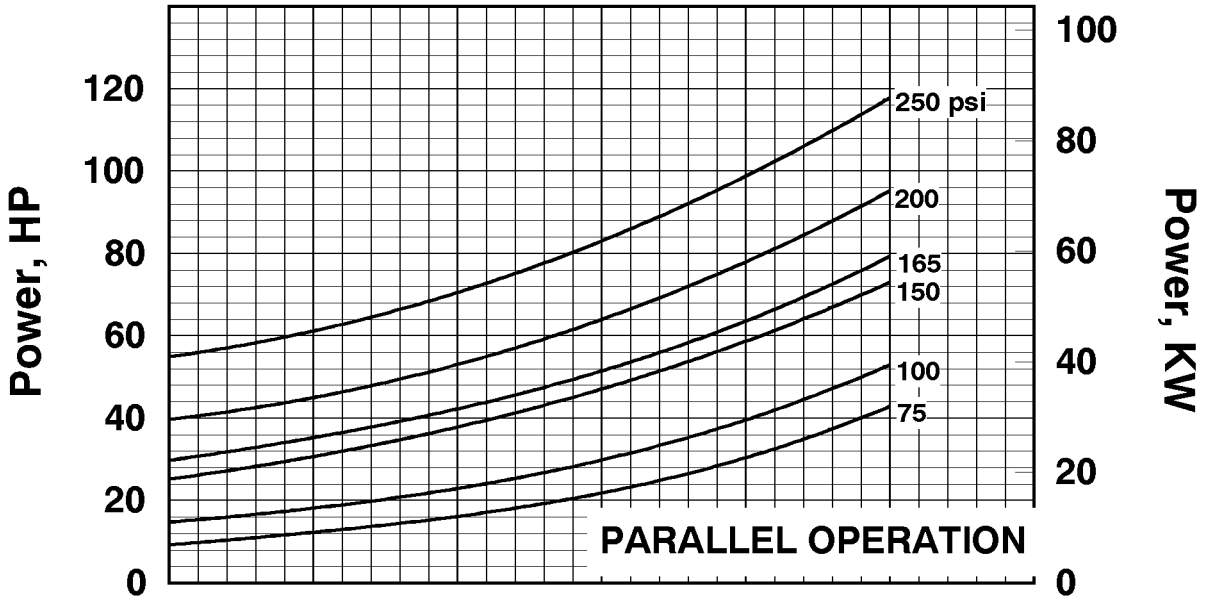

# CENTRIFUGAL PUMP PERFORMANCE CURVE

Model: CP3-500

Impeller: 70966-1 & 70967-1

## CENTRIFUGAL PUMP PERFORMANCE CURVE

Model: CP3-500

Impeller: 70966-1 & 70967-1