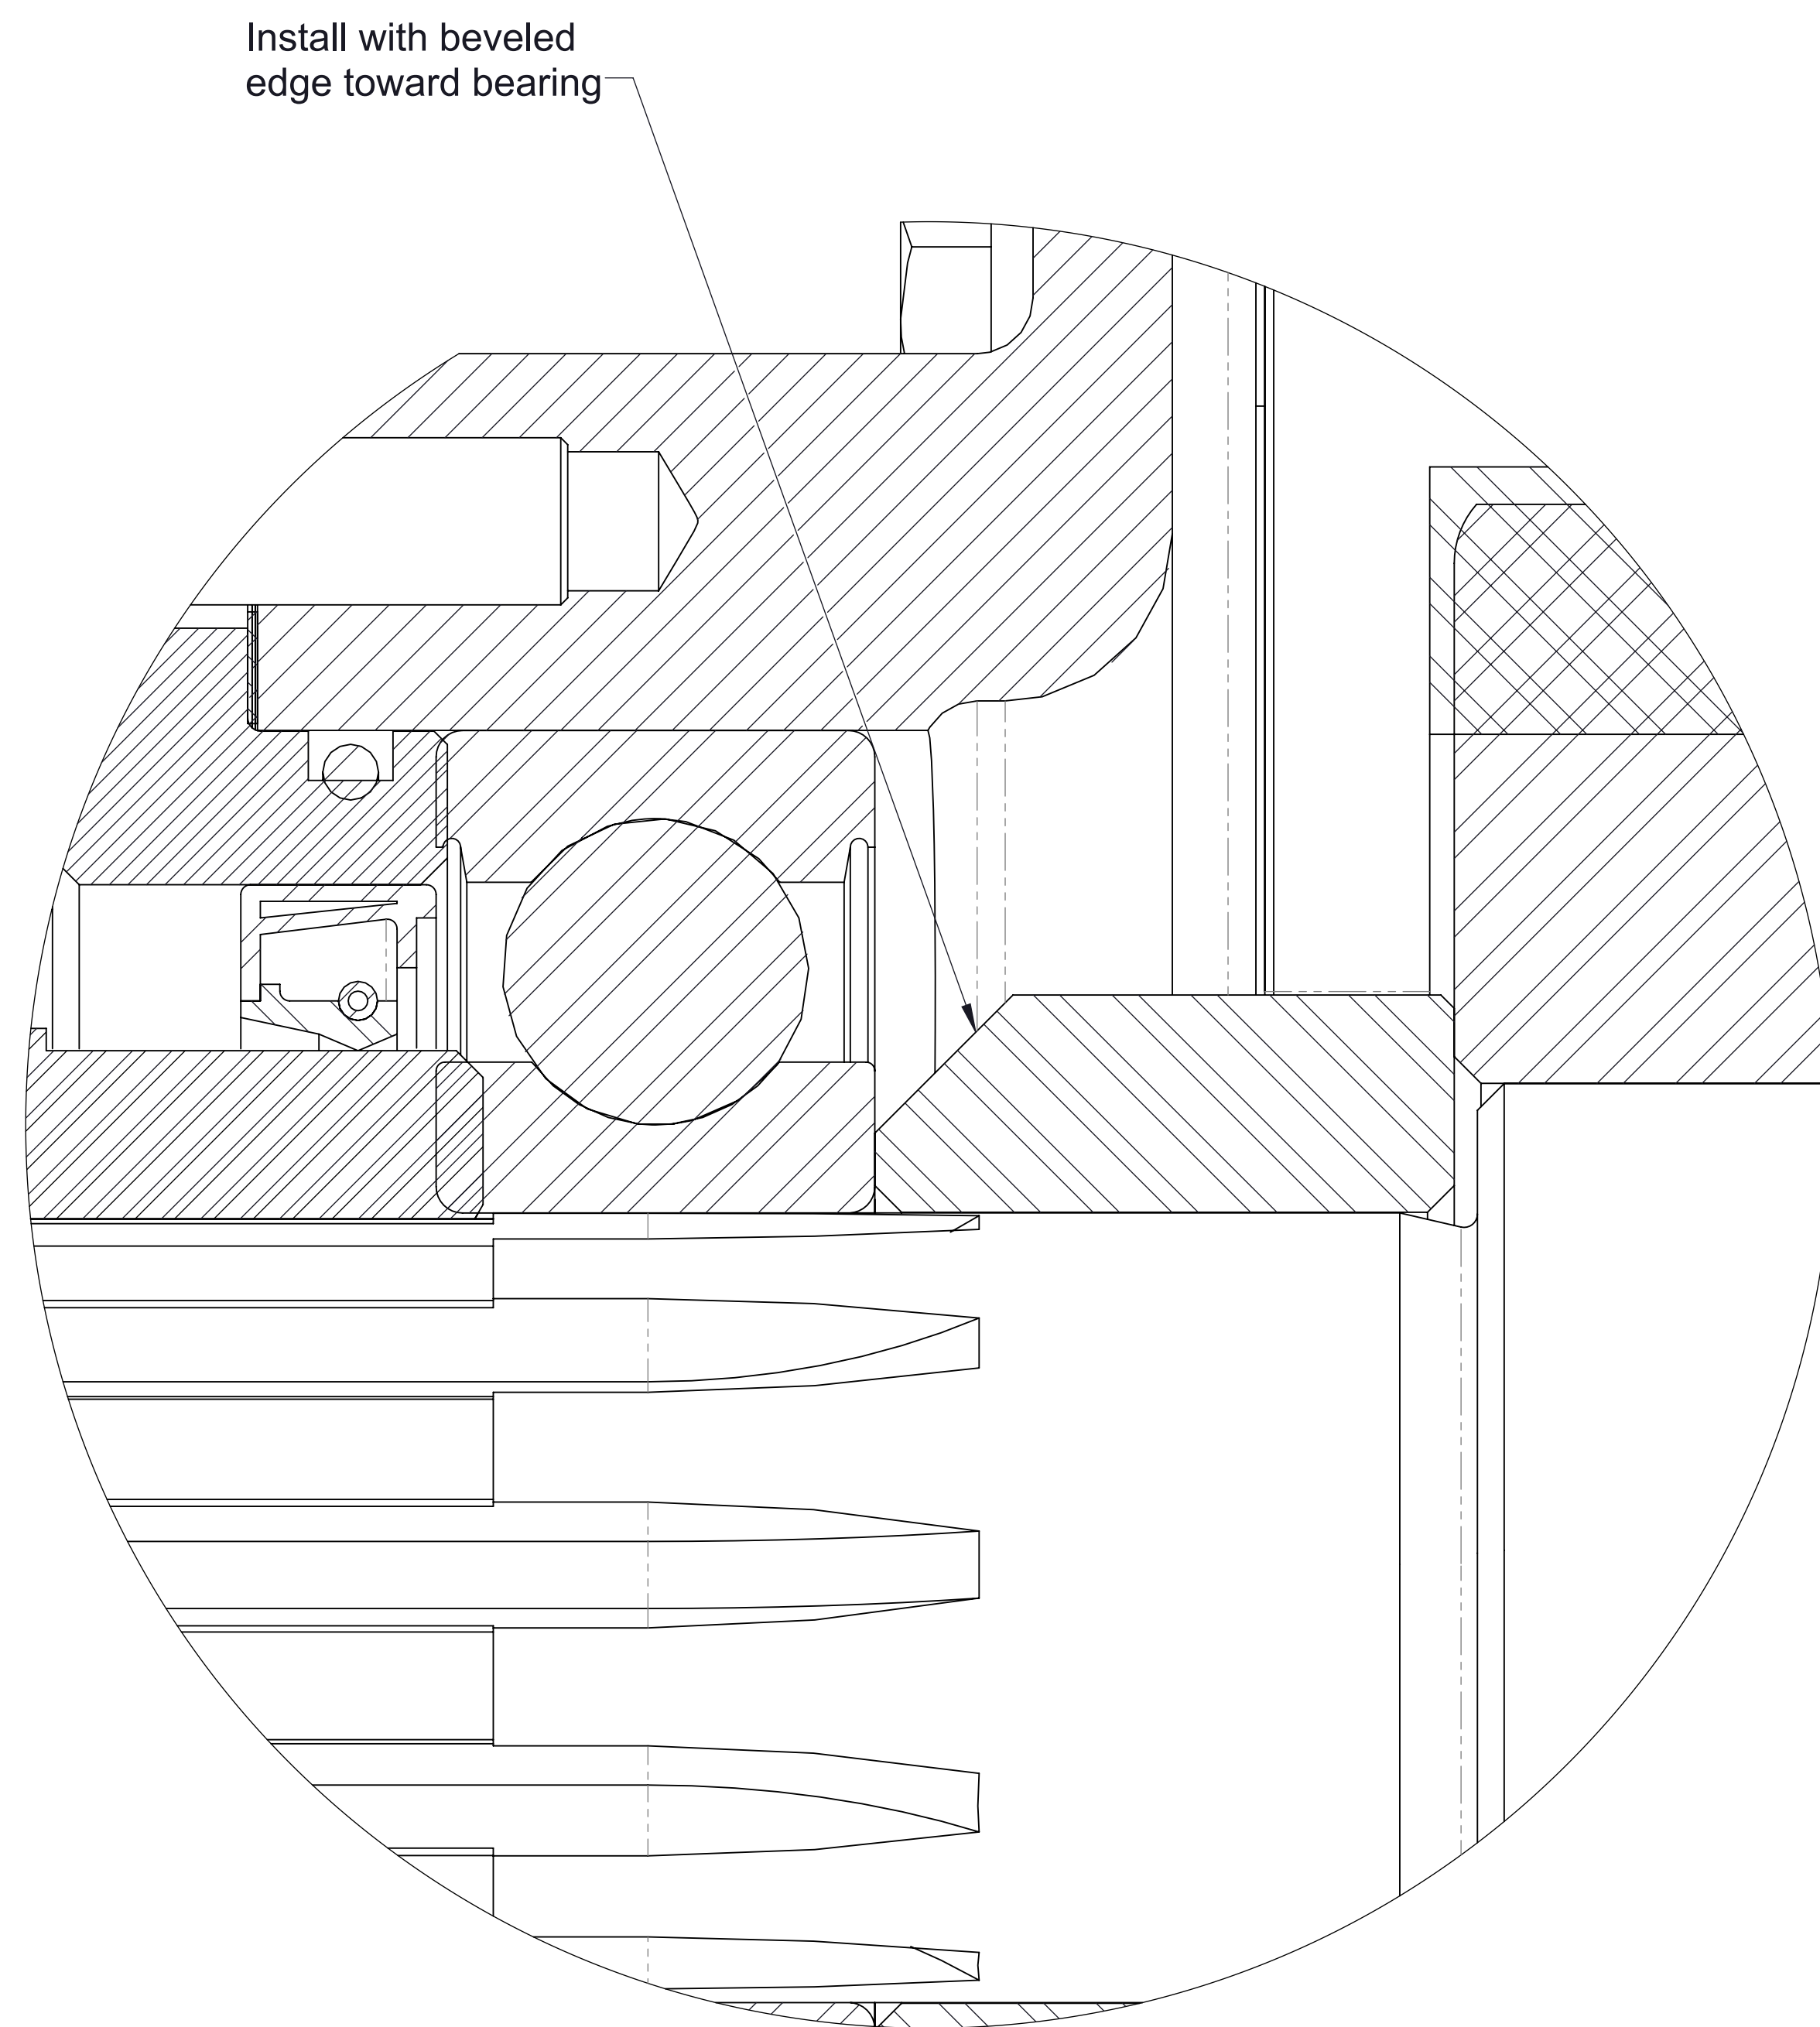

Ref No.	Description	Ref No.	Description
T1	Case-Subassembly (Includes T3 & T17)	T13	Seal-Oil, 2-1/2 x 3-1/4 in
T2	Gasket	T14	Washer-Plain, 1 in
T3	Screw-Hex Hd, 3/8-16 X 1-1/4 in	T15	Key-Square, 1/2 x 2 in
T4	Washer-Lock, 3/8 in	T16	Chain-Drive
T5	Housing Oil Seal	T18	Plug-Drain, 3/4-16
T6	Bearing Cover	T19	Nut-Self Locking, 1-20 UNEF-2B
T8	Shaft-Drive	T22	Impeller Shaft Housing Shim (.005 Blue, .007 Natural, .010 Brown)
T9	Bearing, Ball, Single Row, 45 x 100 x 25 mm	T23	Hose Assembly
T10	Spacer-Drive Shaft	T24	O-Ring, 3-5/8 X 3-7/8 in
T11	Sprocket	T25	O-Ring, 4 x 4-1/4 in
T12	Drive Shaft Housing Shim (.005 Blue, .007 Natural, .010 Brown)	T27	Seal Plug
		T28	End Yoke

Optional End Yokes	
Series	Part Number
1550	V3077
SPL90	V3761
1350/1410	V3861-1

DETAIL A
SCALE 3 : 1