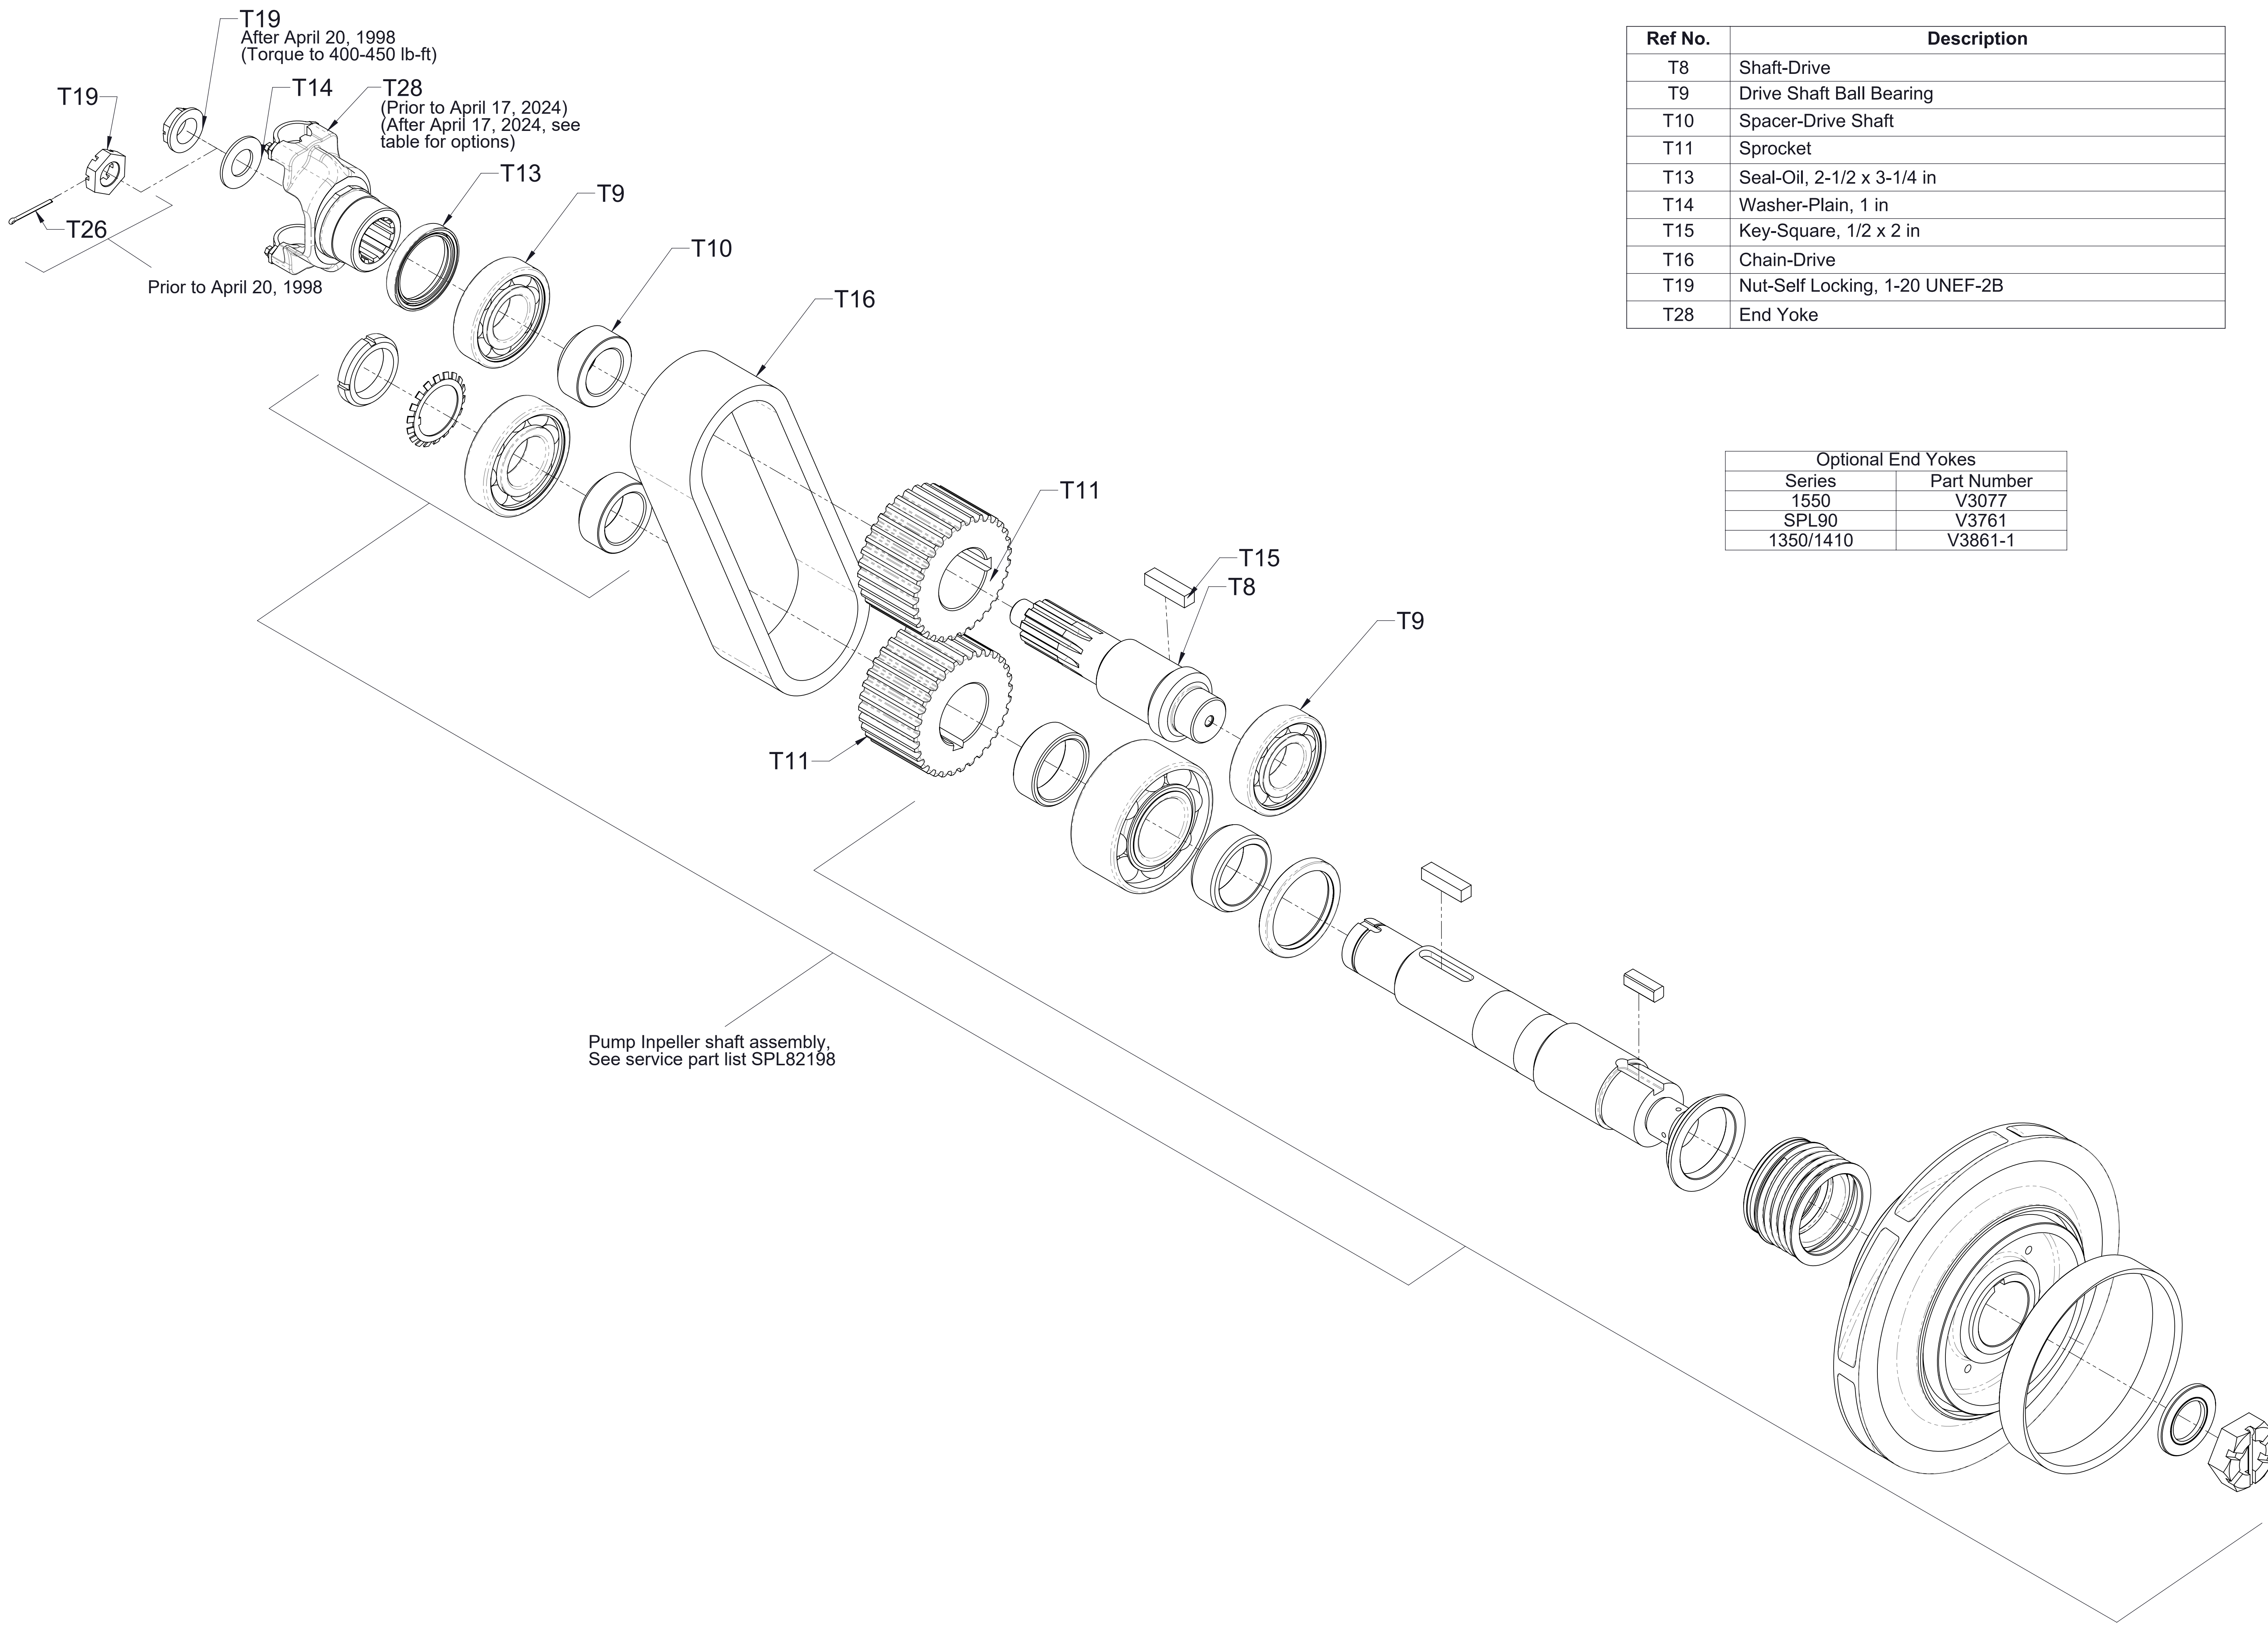

QA Series Transmission Service Parts List

As used with CR Series Fire Pumps

Pump Model (Located on Pump Serial Plate)	Component	See Page
CRQA	Case	2
	Driveline	3
	Cross-Section View	4

Ref No.	Description
T1	Case-Subassembly (Includes T3 & T17)
T2	Gasket
T3	Screw-Hex Hd, 3/8-16 X 1-1/4 in
T4	Washer-Lock, 3/8 in
T5	Housing-Oil Seal
T6	Bearing-Cover
T12	Drive Shaft Housing Shim (.005 Blue, .007 Natural, .010 Brown)
T17	Pin-Dowel, 1/2 x 1-1/2 in
T18	Plug-Drain, 3/4-16

Ref No.	Description
T20	Elbow, Street, 45°, 1/2 NPT
T21	Breather, 1/2 NPT
T22	Impeller Shaft Housing Shim (.005 Blue, .007 Natural, .010 Brown)
T23	Hose Assembly
T24	O-Ring, 3-5/8 X 3-7/8 in
T25	O-Ring, 4 x 4-1/4 in
T27	Seal-Plug
T29	Plate-Serial
T30	Screw-Drive, #6 x 1/4 in

Case

Ref No.	Description
T8	Shaft-Drive
T9	Drive Shaft Ball Bearing
T10	Spacer-Drive Shaft
T11	Sprocket
T13	Seal-Oil, 2-1/2 x 3-1/4 in
T14	Washer-Plain, 1 in
T15	Key-Square, 1/2 x 2 in
T16	Chain-Drive
T19	Nut-Self Locking, 1-20 UNEF-2B
T28	End Yoke

Optional End Yokes	
Series	Part Number
1550	V3077
SPL90	V3761
1350/1410	V3861-1

Pump Impeller shaft assembly,
See service part list SPL82198

Driveline

Ref No.	Description	Ref No.	Description
T1	Case-Subassembly (Includes T3 & T17)	T13	Seal-Oil, 2-1/2 x 3-1/4 in
T2	Gasket	T14	Washer-Plain, 1 in
T3	Screw-Hex Hd, 3/8-16 X 1-1/4 in	T15	Key-Square, 1/2 x 2 in
T4	Washer-Lock, 3/8 in	T16	Chain-Drive
T5	Housing Oil Seal	T18	Plug-Drain, 3/4-16
T6	Bearing Cover	T19	Nut-Self Locking, 1-20 UNEF-2B
T8	Shaft-Drive	T22	Impeller Shaft Housing Shim (.005 Blue, .007 Natural, .010 Brown)
T9	Bearing, Ball, Single Row, 45 x 100 x 25 mm	T23	Hose Assembly
T10	Spacer-Drive Shaft	T24	O-Ring, 3-5/8 X 3-7/8 in
T11	Sprocket	T25	O-Ring, 4 x 4-1/4 in
T12	Drive Shaft Housing Shim (.005 Blue, .007 Natural, .010 Brown)	T27	Seal Plug
		T28	End Yoke