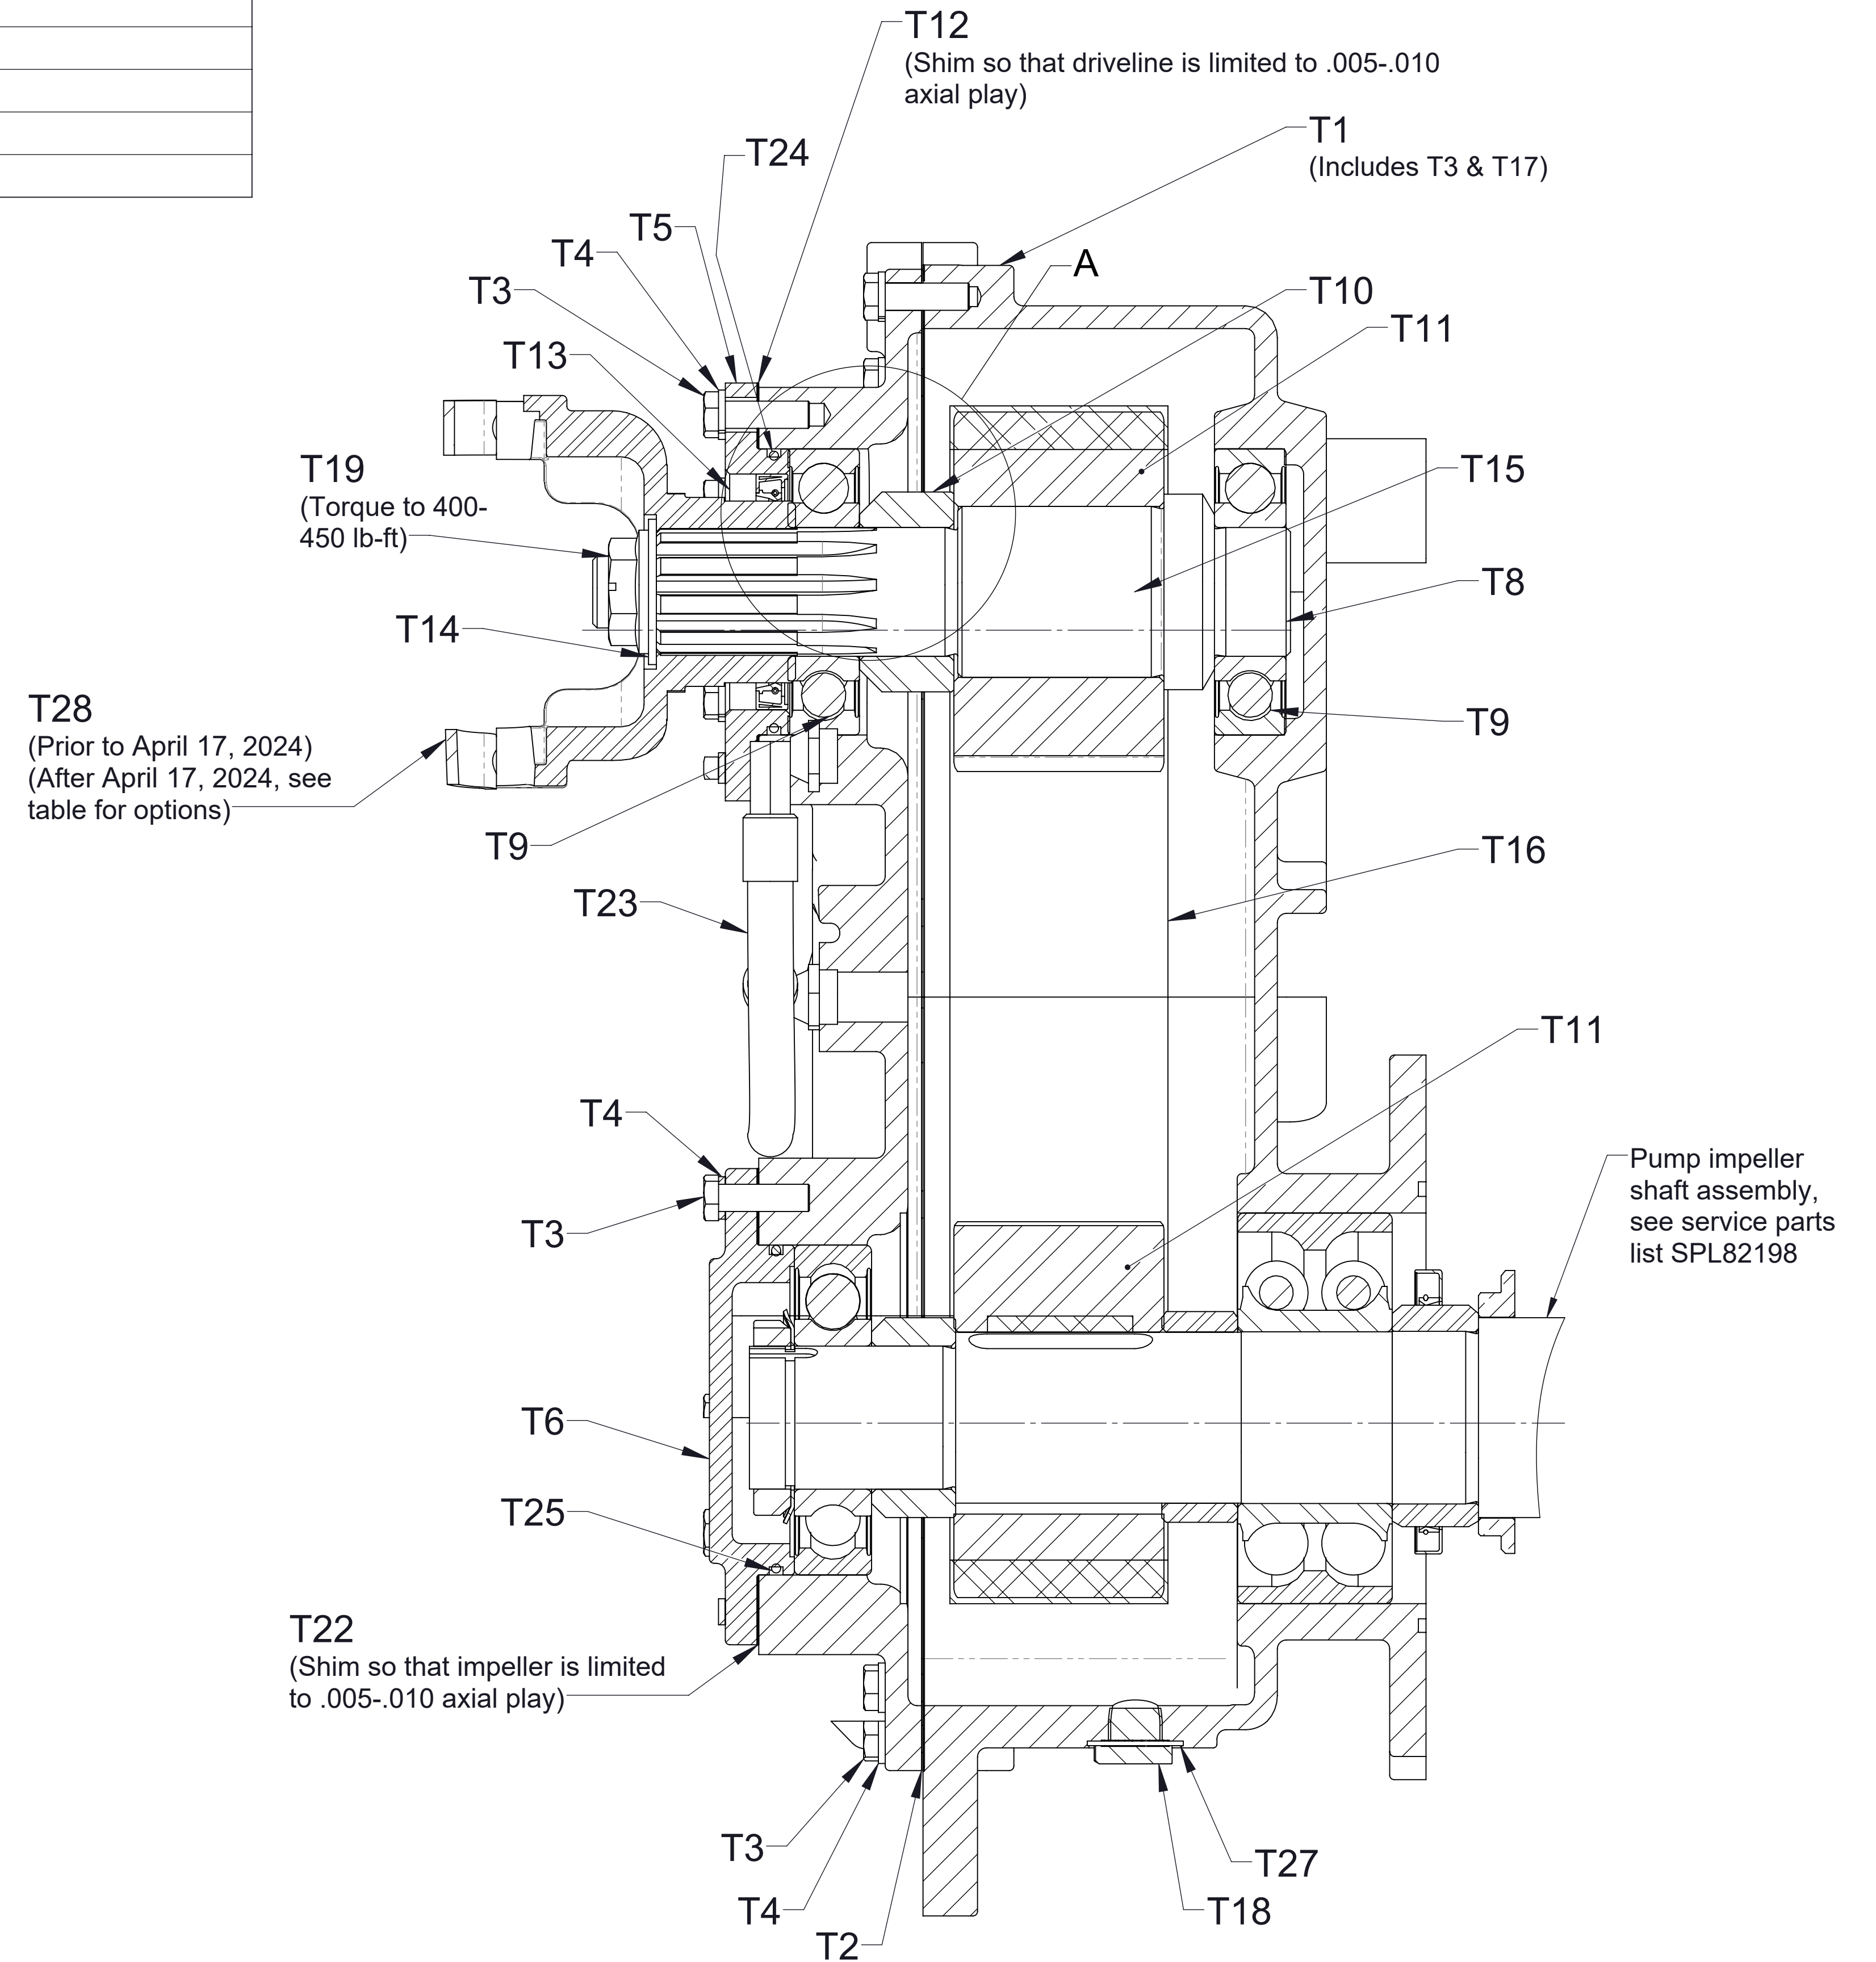

Cross Section View