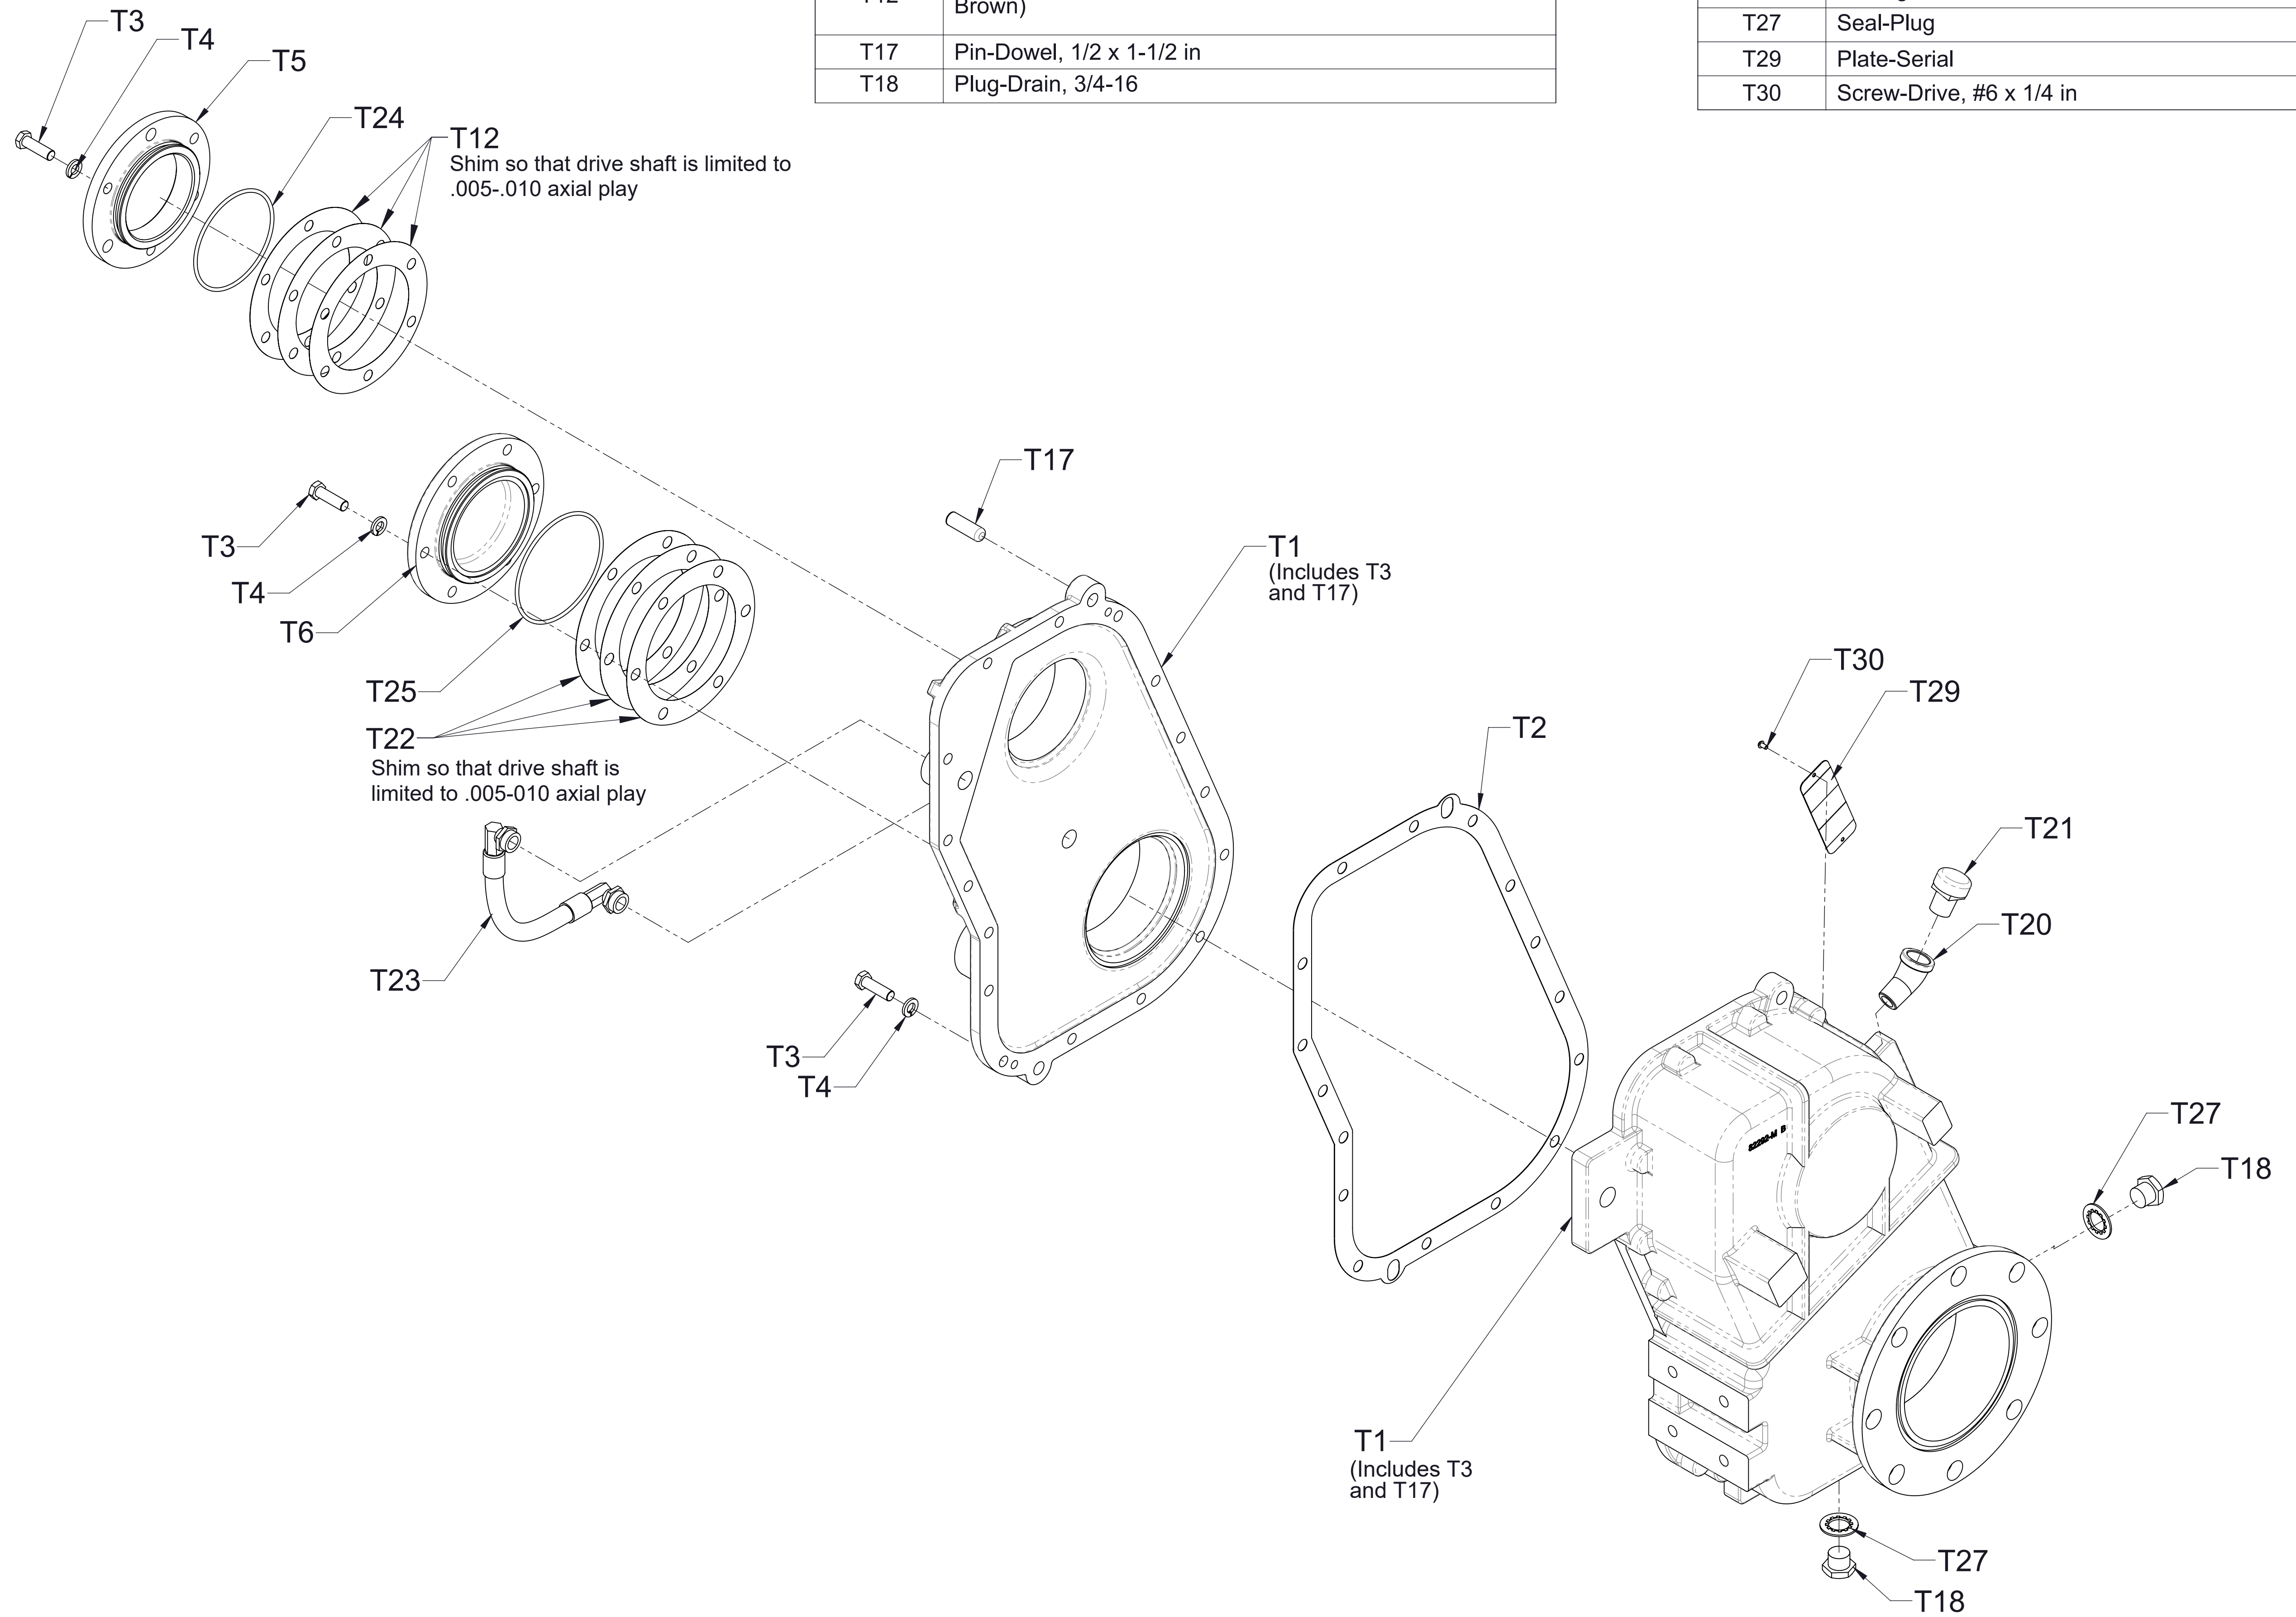

QA Series Transmission Service Parts List

As used with CR Series Fire Pumps

Pump Model (Located on Pump Serial Plate)	Component	See Page
CRQA	Case	2
	Driveline	3
	Cross-Section View	4

Ref No.	Description
T1	Case-Subassembly (Includes T3 & T17)
T2	Gasket
T3	Screw-Hex Hd, 3/8-16 X 1-1/4 in
T4	Washer-Lock, 3/8 in
T5	Housing-Oil Seal
T6	Bearing-Cover
T12	Drive Shaft Housing Shim (.005 Blue, .007 Natural, .010 Brown)
T17	Pin-Dowel, 1/2 x 1-1/2 in
T18	Plug-Drain, 3/4-16

Ref No.	Description
T20	Elbow, Street, 45°, 1/2 NPT
T21	Breather, 1/2 NPT
T22	Impeller Shaft Housing Shim (.005 Blue, .007 Natural, .010 Brown)
T23	Hose Assembly
T24	O-Ring, 3-5/8 X 3-7/8 in
T25	O-Ring, 4 x 4-1/4 in
T27	Seal-Plug
T29	Plate-Serial
T30	Screw-Drive, #6 x 1/4 in

Case

Ref No.	Description
T8	Shaft-Drive
T9	Drive Shaft Ball Bearing
T10	Spacer-Drive Shaft
T11	Sprocket
T13	Seal-Oil, 2-1/2 x 3-1/4 in
T14	Washer-Plain, 1 in
T15	Key-Square, 1/2 x 2 in
T16	Chain-Drive
T19	Nut-Self Locking, 1-20 UNEF-2B
T28	End Yoke

Optional End Yokes	
Series	Part Number
1550	V3077
SPL90	V3761
1350/1410	V3861-1

Pump Impeller shaft assembly,
See service part list SPL82198

Driveline

Ref No.	Description	Ref No.	Description
T1	Case-Subassembly (Includes T3 & T17)	T13	Seal-Oil, 2-1/2 x 3-1/4 in
T2	Gasket	T14	Washer-Plain, 1 in
T3	Screw-Hex Hd, 3/8-16 X 1-1/4 in	T15	Key-Square, 1/2 x 2 in
T4	Washer-Lock, 3/8 in	T16	Chain-Drive
T5	Housing Oil Seal	T18	Plug-Drain, 3/4-16
T6	Bearing Cover	T19	Nut-Self Locking, 1-20 UNEF-2B
T8	Shaft-Drive	T22	Impeller Shaft Housing Shim (.005 Blue, .007 Natural, .010 Brown)
T9	Bearing, Ball, Single Row, 45 x 100 x 25 mm	T23	Hose Assembly
T10	Spacer-Drive Shaft	T24	O-Ring, 3-5/8 X 3-7/8 in
T11	Sprocket	T25	O-Ring, 4 x 4-1/4 in
T12	Drive Shaft Housing Shim (.005 Blue, .007 Natural, .010 Brown)	T27	Seal Plug
		T28	End Yoke