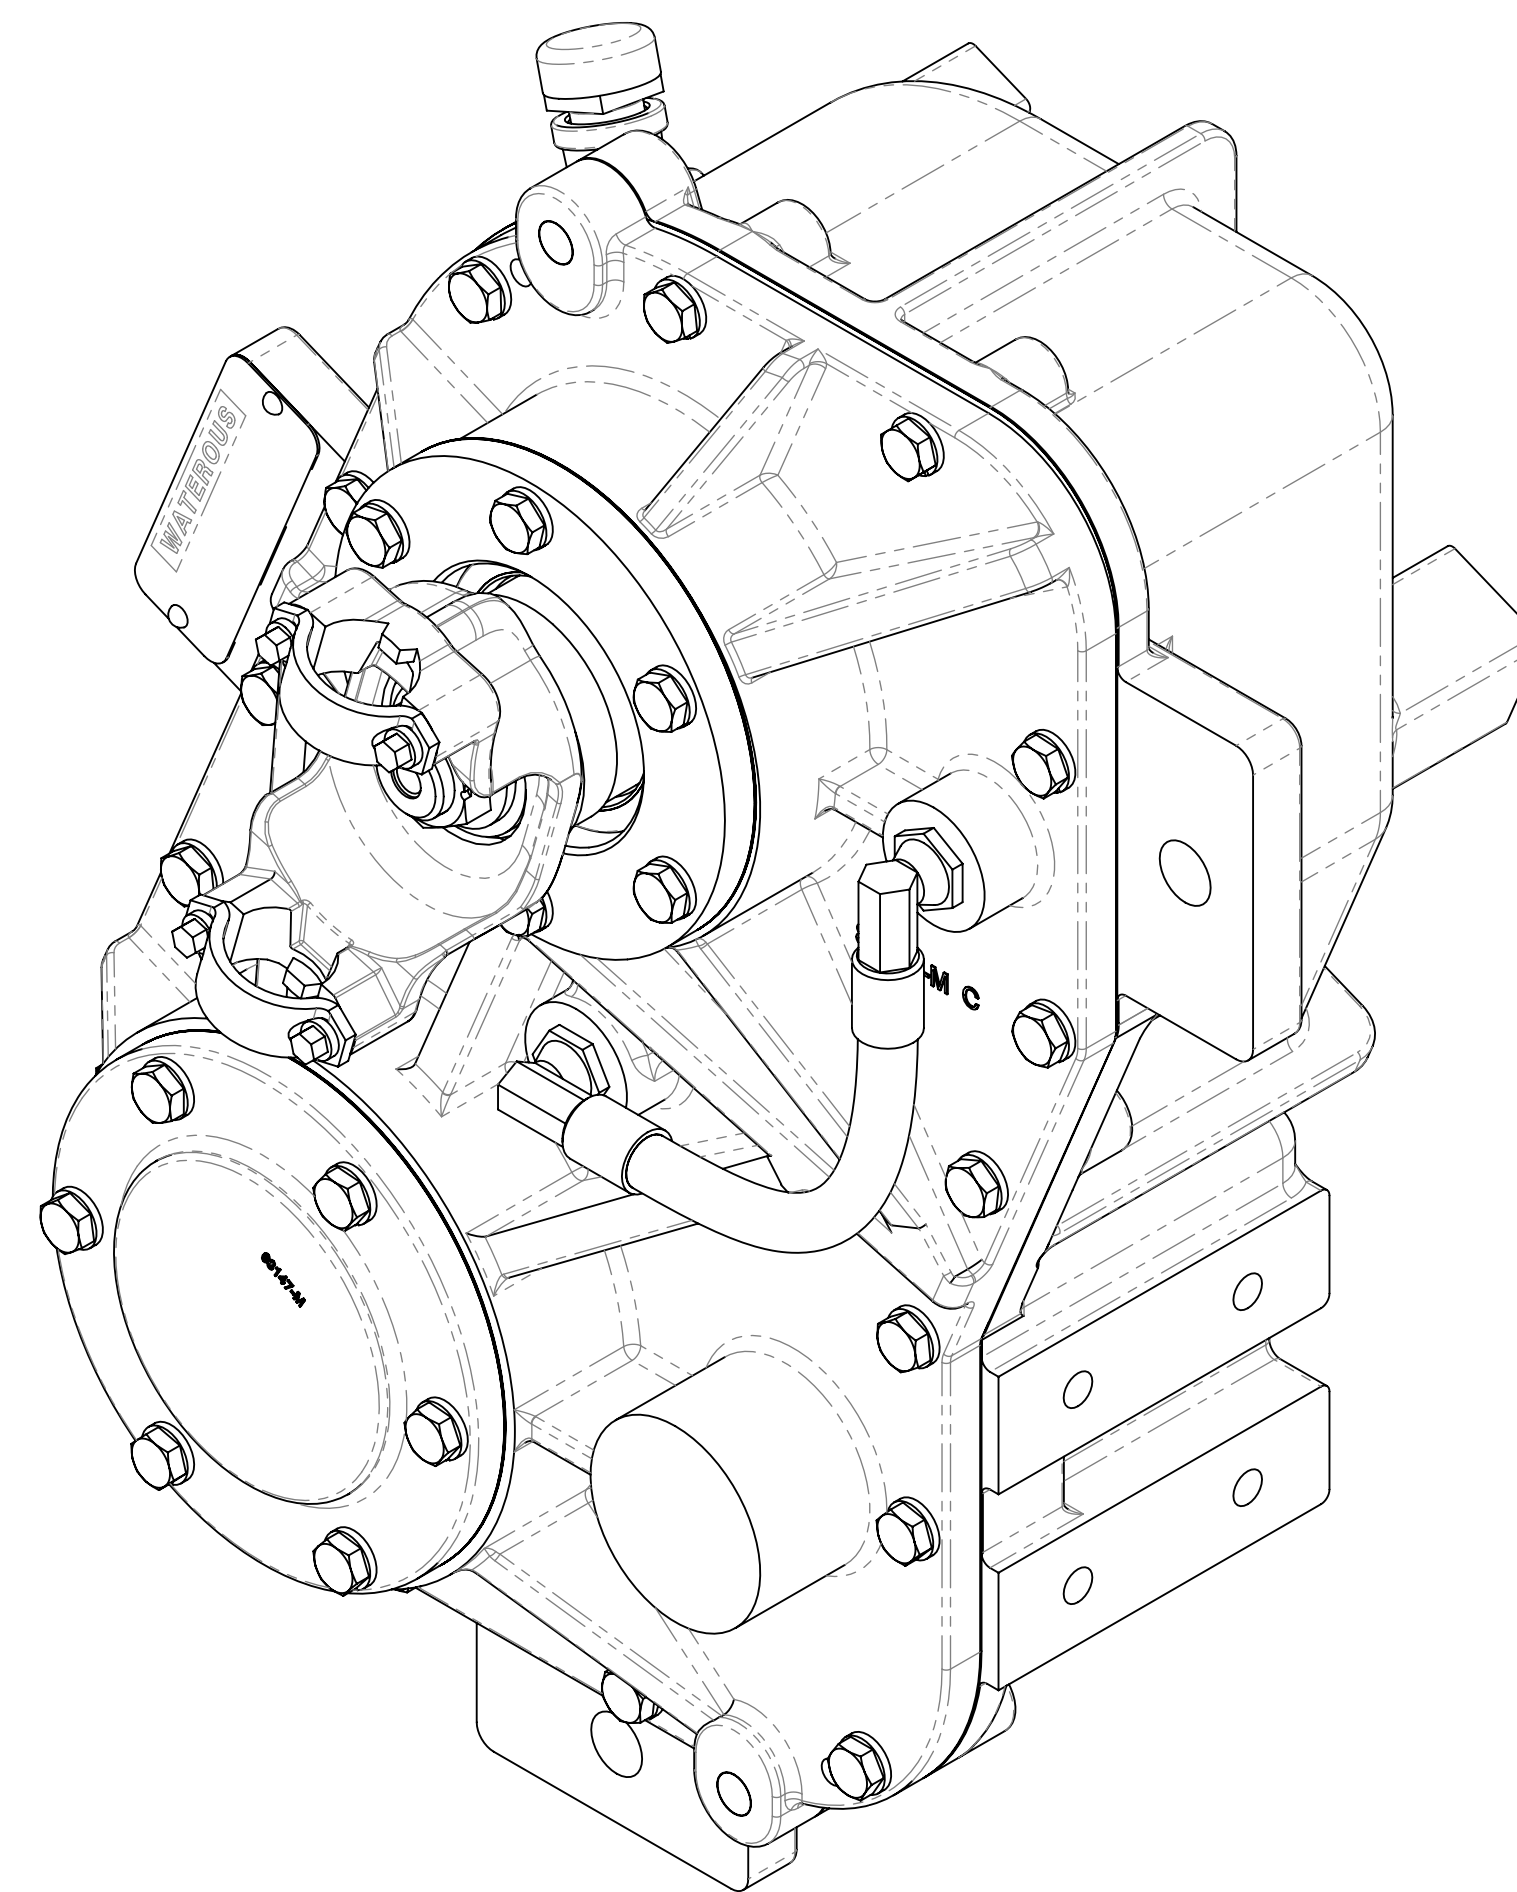

QA Series Transmission Service Parts List

As used with CR Series Fire Pumps

Pump Model (Located on Pump Serial Plate)	Component	See Page
CRQA	Case	2
	Driveline	3
	Cross-Section View	4

Ref No.	Description
T1	Case-Subassembly (Includes T3 & T17)
T2	Gasket
T3	Screw-Hex Hd, 3/8-16 X 1-1/4 in
T4	Washer-Lock, 3/8 in
T5	Housing-Oil Seal
T6	Bearing-Cover
T12	Drive Shaft Housing Shim (.005 Blue, .007 Natural, .010 Brown)
T17	Pin-Dowel, 1/2 x 1-1/2 in
T18	Plug-Drain, 3/4-16

Ref No.	Description
T20	Elbow, Street, 45°, 1/2 NPT
T21	Breather, 1/2 NPT
T22	Impeller Shaft Housing Shim (.005 Blue, .007 Natural, .010 Brown)
T23	Hose Assembly
T24	O-Ring, 3-5/8 X 3-7/8 in
T25	O-Ring, 4 x 4-1/4 in
T27	Seal-Plug
T29	Plate-Serial
T30	Screw-Drive, #6 x 1/4 in

Case

Ref No.	Description
T8	Shaft-Drive
T9	Drive Shaft Ball Bearing
T10	Spacer-Drive Shaft
T11	Sprocket
T13	Seal-Oil, 2-1/2 x 3-1/4 in
T14	Washer-Plain, 1 in
T15	Key-Square, 1/2 x 2 in
T16	Chain-Drive
T19	Nut-Self Locking, 1-20 UNEF-2B
T28	End Yoke

Optional End Yokes	
Series	Part Number
1550	V3077
SPL90	V3761
1350/1410	V3861-1

Pump Impeller shaft assembly,
See service part list SPL82198

Driveline

Ref No.	Description	Ref No.	Description
T1	Case-Subassembly (Includes T3 & T17)	T13	Seal-Oil, 2-1/2 x 3-1/4 in
T2	Gasket	T14	Washer-Plain, 1 in
T3	Screw-Hex Hd, 3/8-16 X 1-1/4 in	T15	Key-Square, 1/2 x 2 in
T4	Washer-Lock, 3/8 in	T16	Chain-Drive
T5	Housing Oil Seal	T18	Plug-Drain, 3/4-16
T6	Bearing Cover	T19	Nut-Self Locking, 1-20 UNEF-2B
T8	Shaft-Drive	T22	Impeller Shaft Housing Shim (.005 Blue, .007 Natural, .010 Brown)
T9	Bearing, Ball, Single Row, 45 x 100 x 25 mm	T23	Hose Assembly
T10	Spacer-Drive Shaft	T24	O-Ring, 3-5/8 X 3-7/8 in
T11	Sprocket	T25	O-Ring, 4 x 4-1/4 in
T12	Drive Shaft Housing Shim (.005 Blue, .007 Natural, .010 Brown)	T27	Seal Plug
		T28	End Yoke