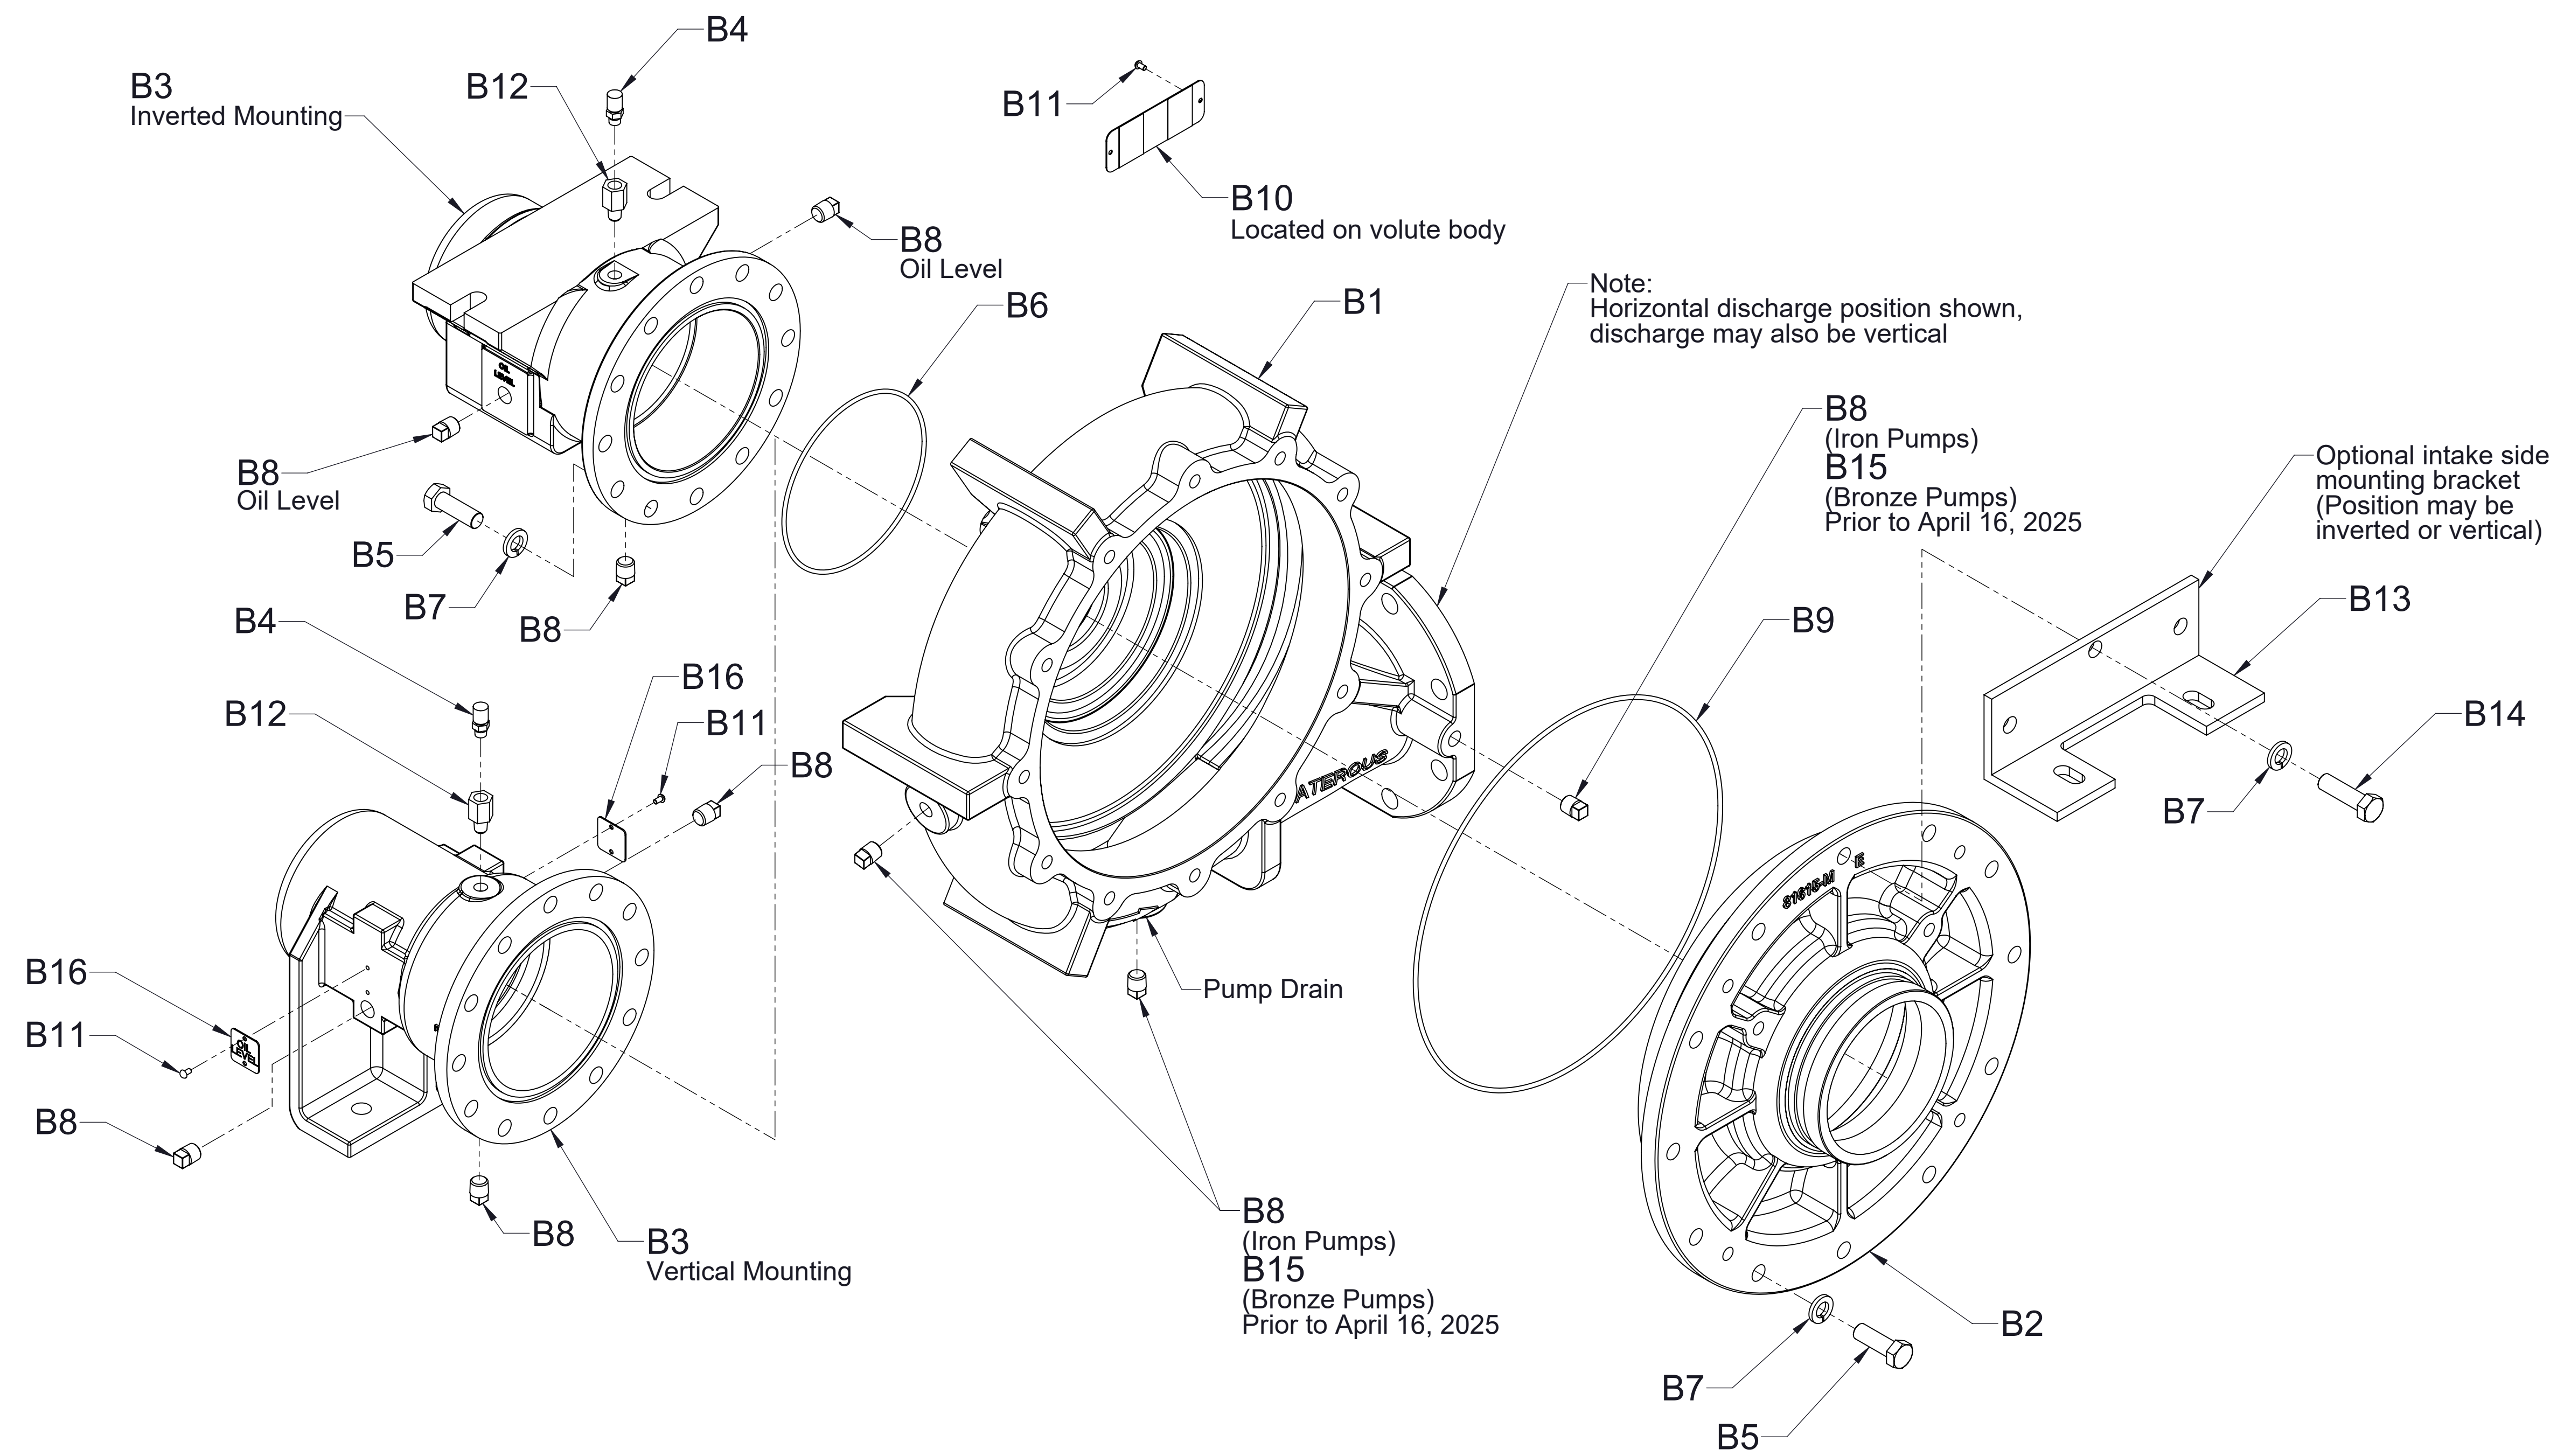

**CZ Pump Body Assembly Service Parts List**

Index:

Pump Body Material	Discharge Position	Mounting Brackets		See Page
		Bearing Housing	Intake Side	
Iron	Horizontal or Vertical	Vertical	Without	2
			With	
Bronze (Prior to April 16, 2025)		Inverted	Without	
			With	

Ref No.	Description
B1	Body-Volute
B2	Adapter-Intake
B3	Housing-Bearing
B4	Breather-Oil
B5	Screw-Hex Hd, 1/2-13 x 1-1/2 in
B6	O-Ring, 5-5/8 x 5-7/8 in
B7	Washer-Lock, 1/2 in
B8	Plug-Pipe, Square Hd, 1/4 NPT
B9	O-Ring, 314 x 321 mm
B10	Plate-Serial
B11	Screw-Drive, #6 x 1/4 in
B12	Snubber, 1/8 MNPT x 1/8 FNPT
B13	Bracket-Mounting
B14	Screw-Hex Hd, 1/2-13 x 1-3/4 in
B15	Plug-Pipe, Square Hd, brass 1/4 NPT
B16	Plate-Oil Level

**CZ Pump Body Assembly**