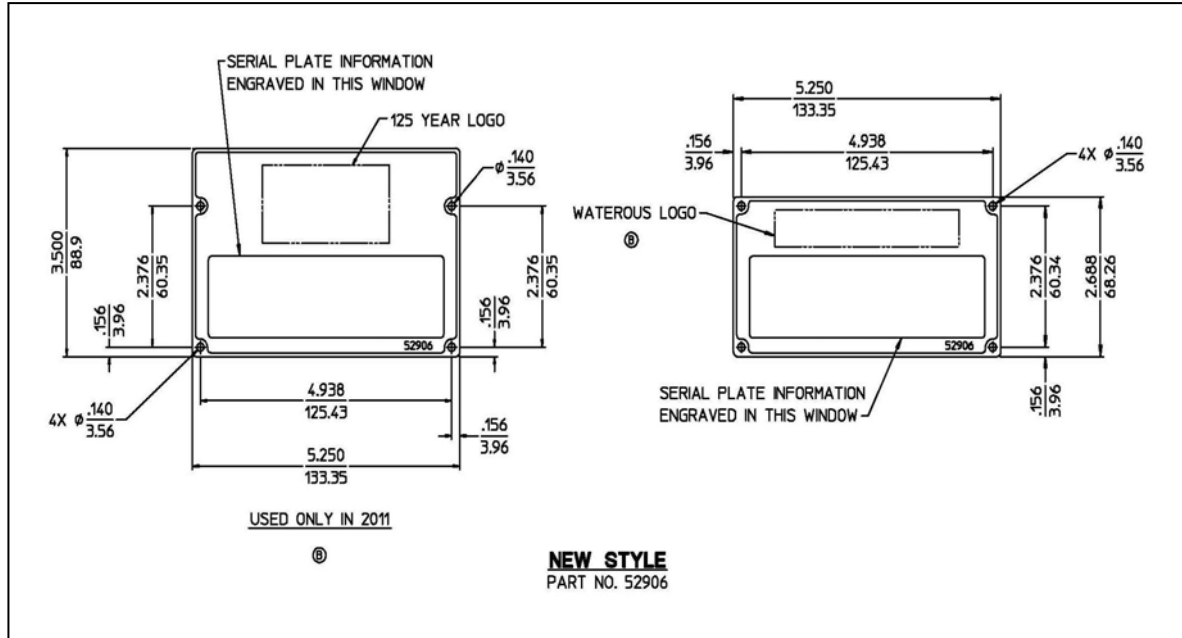

<h1 style="margin: 0;">TECHNICAL BULLETIN</h1> <h2 style="margin: 0;">No. 0110</h2>	<h1 style="margin: 0;">Operator's Panel Plate</h1>
---	--

Effective on orders scheduled to ship January 3, 2011, Series Number Panel Plate will increase in overall height to accommodate the new Waterous anniversary logo. Note that this panel plate will be used from January 1, 2011 to December 31, 2011 only.

- Plate Dimensions:** The height of the panel plate has increased by .812 inches to accommodate the new Waterous 125<sup>th</sup> anniversary logo. All other dimensions of the panel plate remain the same including the attachment points (see figure below).