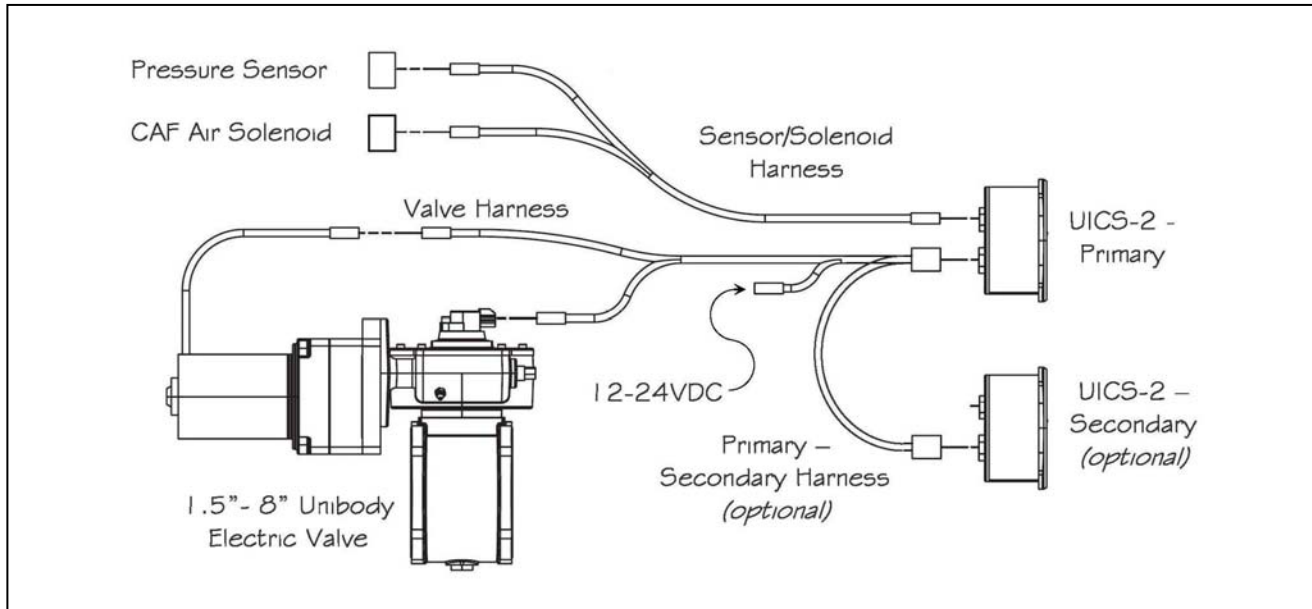

SPECIFICATIONS – ACCESSORIES: INTELLIGENT CAF SELECTOR (ICS)

ICS Wiring Diagram

NOTE: Information on this specification sheet was derived from Elkhart Brass Manufacturing information on the ICS. Elkhart Brass Manufacturing Company, Inc., 1302 W. Beardsley Avenue, Elkhart, Indiana, 46415 www.elkhartbrass.com.