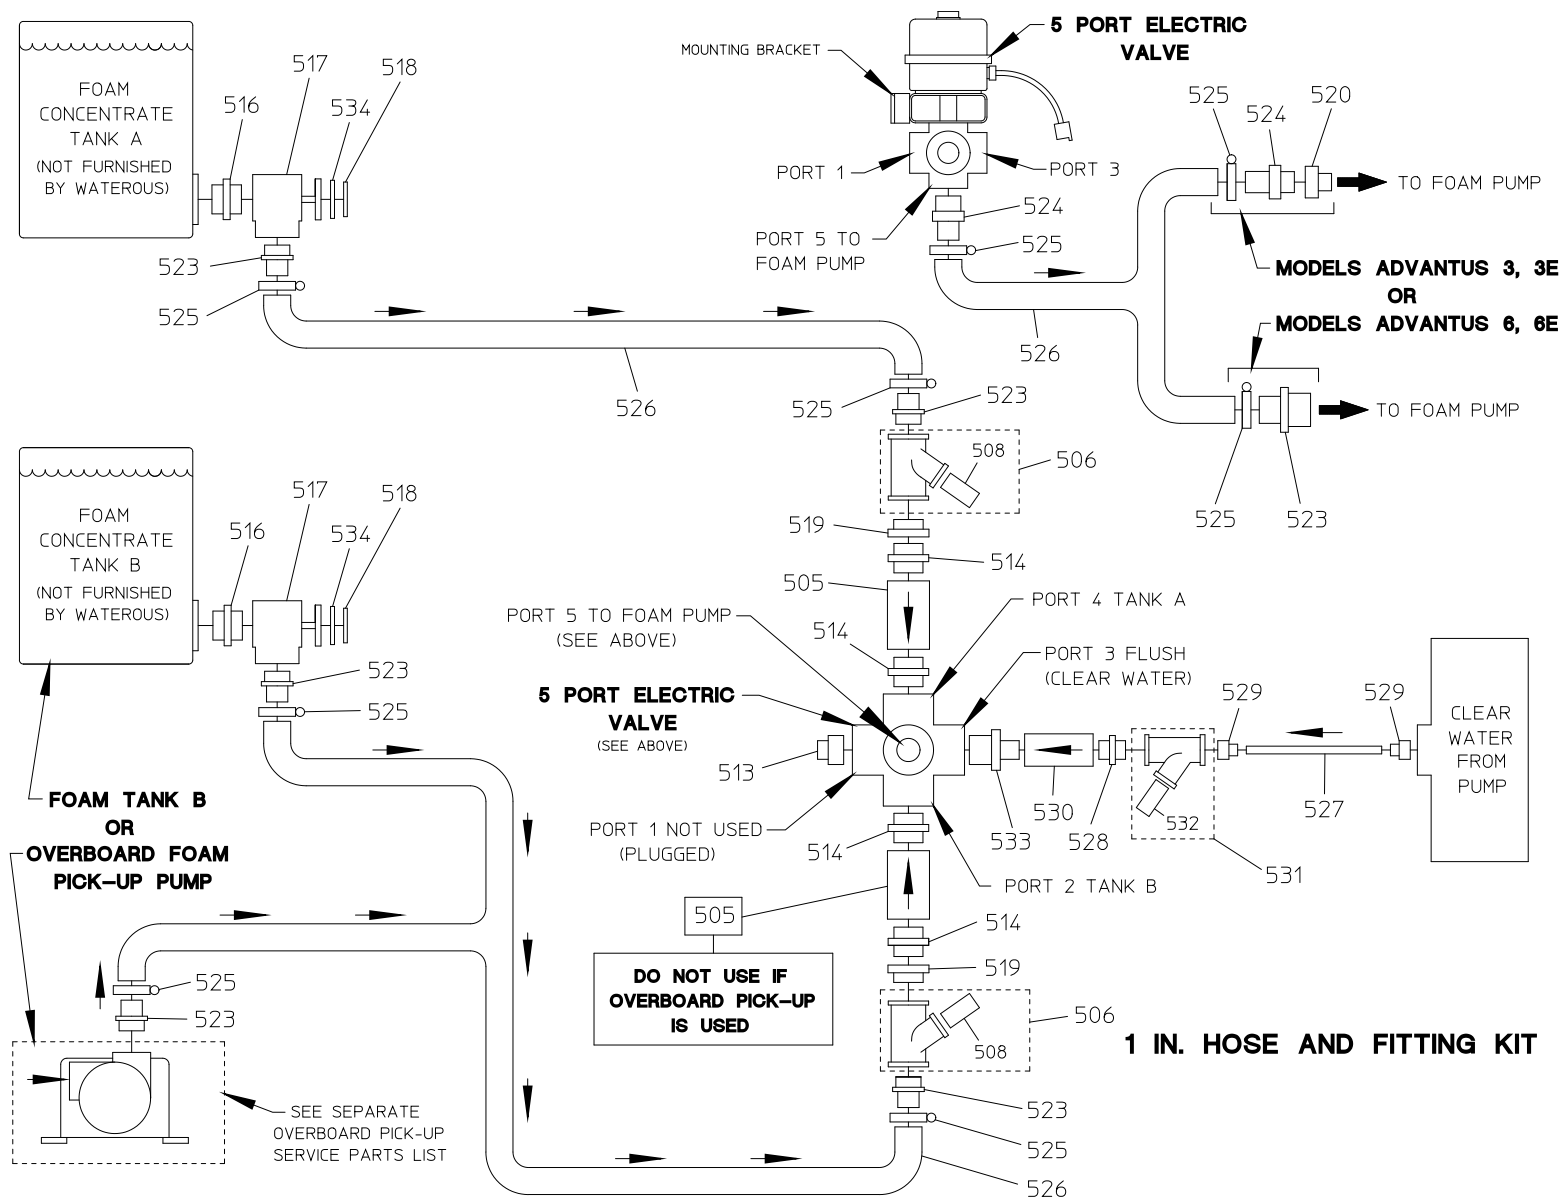

IL4189

Schematic - Electrical

REF NO.	DESCRIPTION
500	Electric Valve Ass'y
509	Tank Level Switch, Side or Top/Bottom Mount (Optional)
510	Dual Tank Controller

REF NO.	DESCRIPTION
511	Tank Level Switch Wire Extension, 4 Meter
512	Controller Cable, 3 Meter