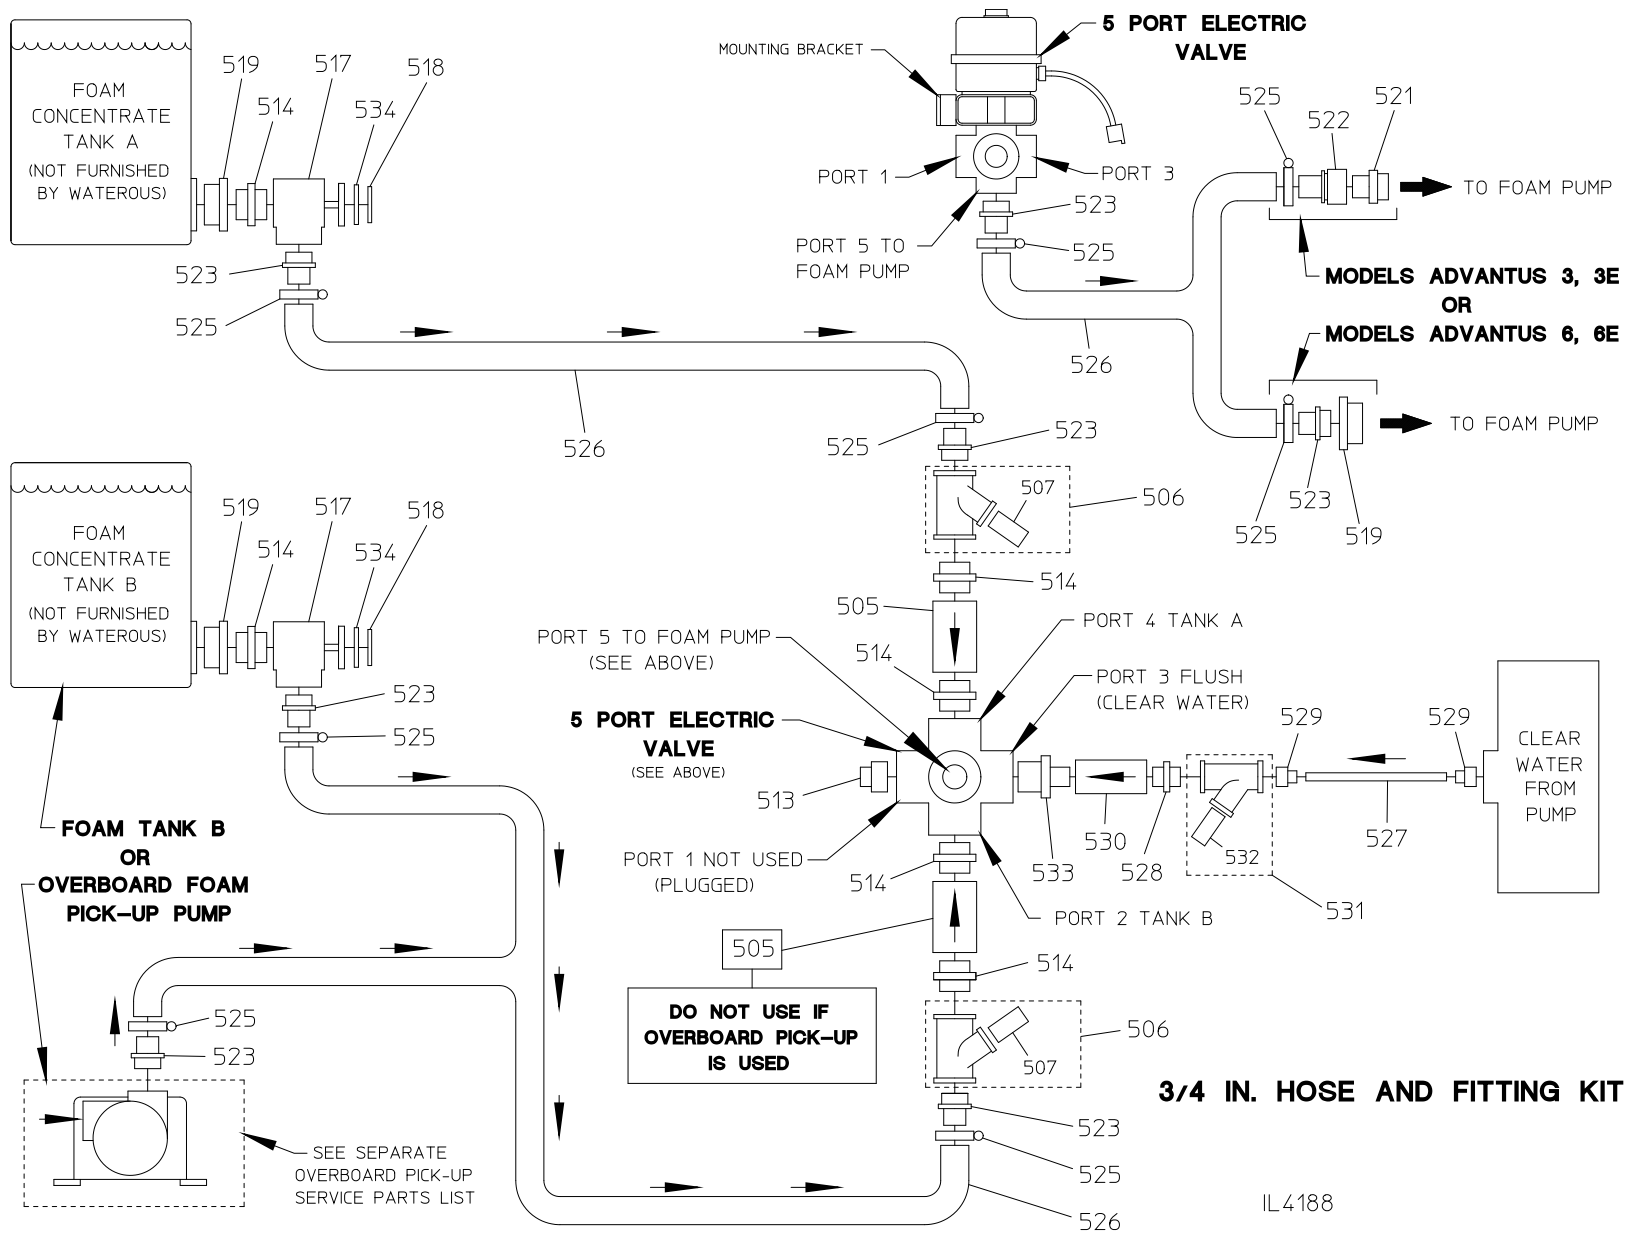

REF NO.	DESCRIPTION
509	Tank Level Switch, Side or Top/Bottom Mount (Optional)
510	Dual Tank Controller
511	Tank Level Switch Wire Extension, 4 Meter
512	Controller Cable, 3 Meter
513	Hex Plug, 3/4 in. (Brass)
514	Hex Nipple, 3/4 MNPT (Brass)
515	Street Elbow, 90 Deg., 3/4 NPT (Brass)

## Hose and Fitting Kit, 3/4 in.

REF NO.	DESCRIPTION
505	Valve-Check, 3/4 FNPT
506	Strainer-Wye, 3/4 in. (Includes 507)
507	Screen-Strainer, 3/4 in., Repairs
513	Plug-Hex, 3/4 in.
514	Nipple-Hex, 3/4 in.
517	Valve-Ball, 3/4 FNPT, Rectangular Handle
518	Foam Tank Shut Off Label
519	Bushing-Reducing, 1 MNPT x 3/4 FNPT
521	Adapter-Straight, 12 MJIC x 1/2 MNPT
522	Barb-Hose, 12 FJIC x 3/4 in.

REF NO.	DESCRIPTION
523	Barb-Hose, 3/4 MNPT x 3/4 in.
525	Clamp-Hose, HS, 11/16 to 1-1/4 in.
526	Hose-Spring, Clear, 3/4 in., 8 Feet
527	Tubing-Air Brake, Black, 3/8 in., 4 Feet
528	Nipple-Hex, 1/2 MNPT
529	Adapter-Straight, 1/2 MNPT x 3/8 AB
530	Valve-Check, 1/2 FNPT
531	Strainer-Wye, 1/2 in. (Includes 532)
532	Screen-Strainer, Repairs
533	Nipple-Hex, 1/2 MNPT x 3/4 MNPT
534	B Size Bezel, Yellow

## Schematic - Electrical

REF NO.	DESCRIPTION
500	Electric Valve Ass'y
509	Tank Level Switch, Side or Top/Bottom Mount (Optional)
510	Dual Tank Controller

REF NO.	DESCRIPTION
511	Tank Level Switch Wire Extension, 4 Meter
512	Controller Cable, 3 Meter