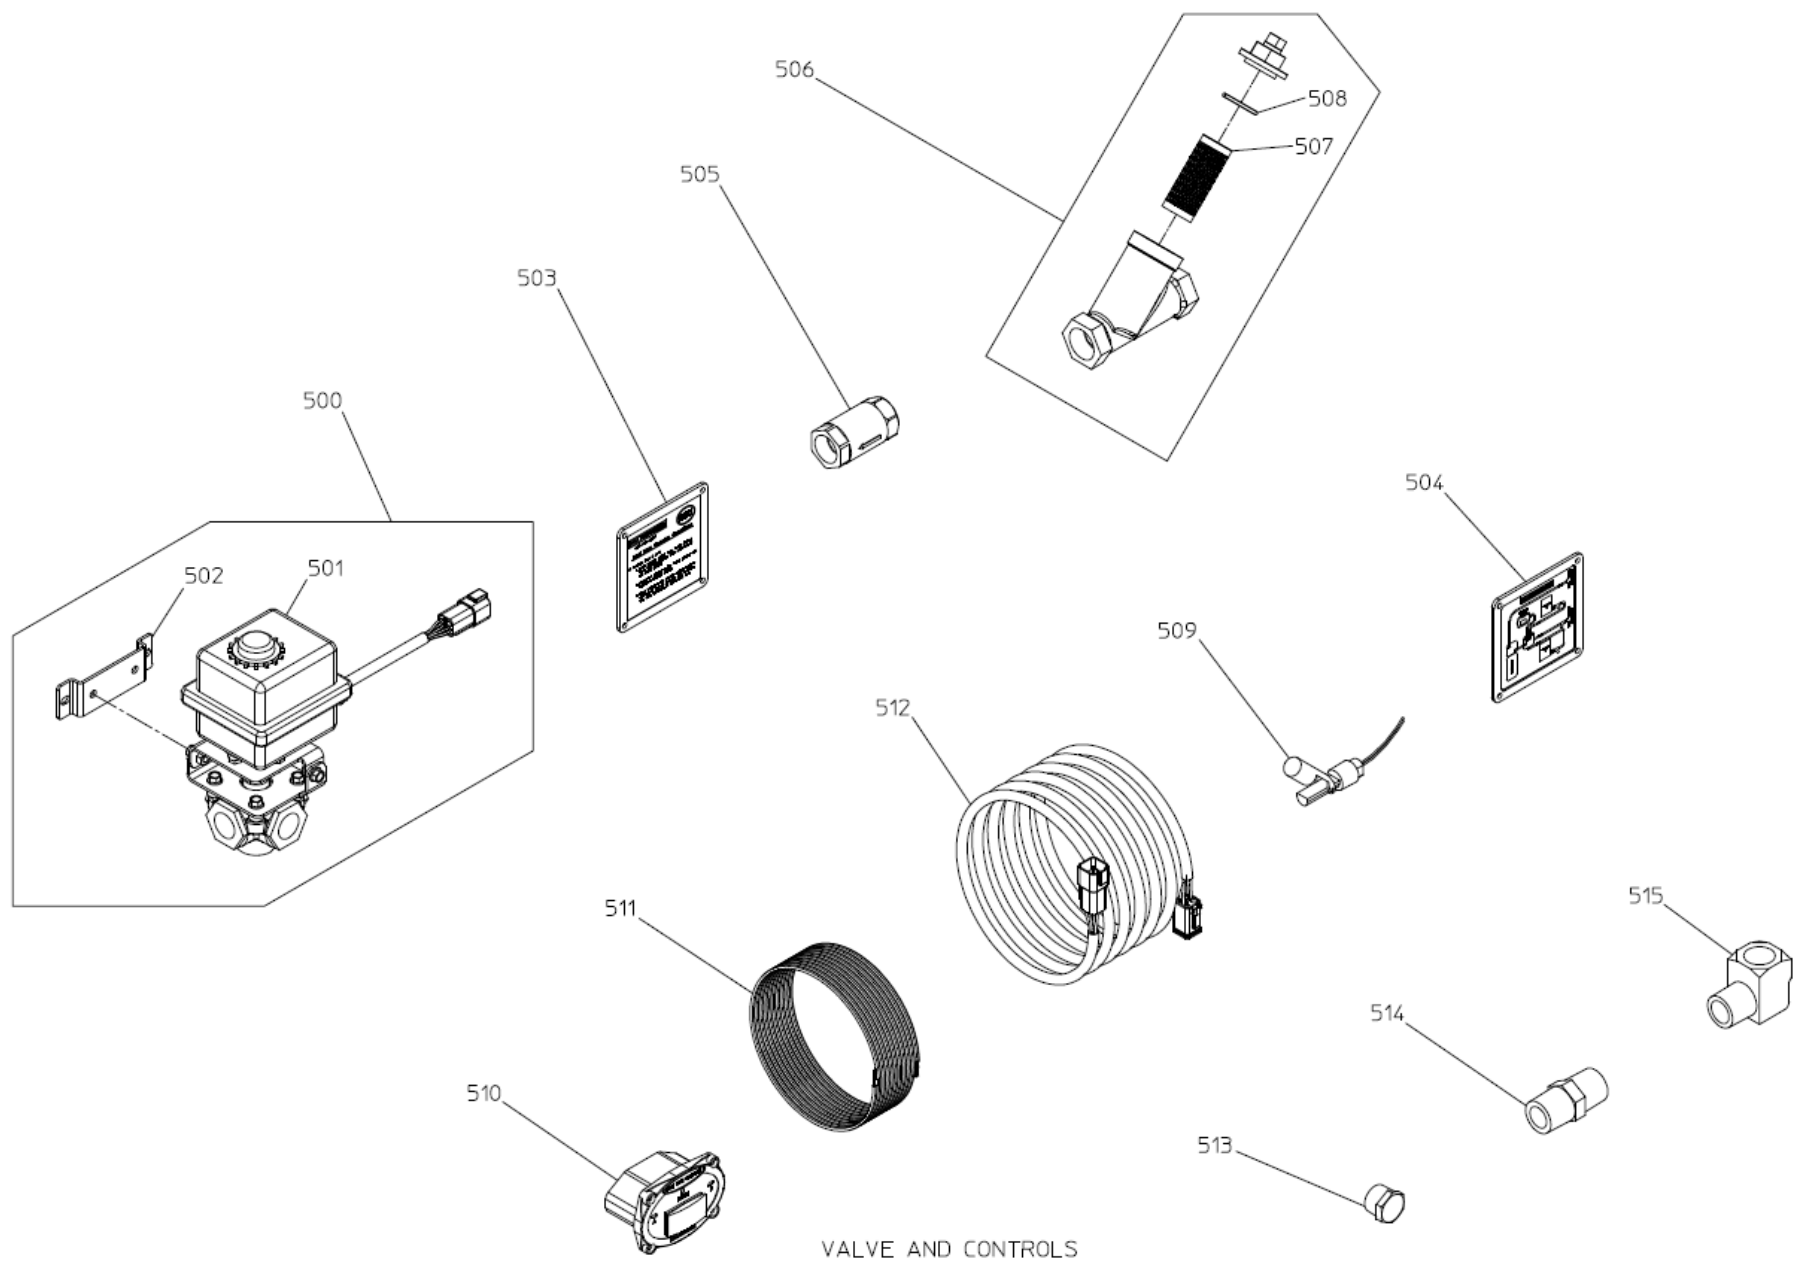

## Dual Tank Selector Service Parts List

Index:

Component	See Pages
Valve and Controls	2, 3
Hose and Fitting Kit (Optional)	3/4 in.
	1 in.
Electrical Schematic	8, 9

## Valve and Controls

REF NO.	DESCRIPTION
500	Electric Valve Ass'y (Includes 501 and 502)
501	Electric Valve, 5 Port
502	Valve Bracket
503	Instruction Plate
504	Schematic Plate
505	Check Valve, 3/4 FNPT
506	Wye Strainer, 1 in. (Includes 507 and 508)
507	Strainer Screen
508	Strainer Gasket

REF NO.	DESCRIPTION
509	Tank Level Switch, Side or Top/Bottom Mount (Optional)
510	Dual Tank Controller
511	Tank Level Switch Wire Extension, 4 Meter
512	Controller Cable, 3 Meter
513	Hex Plug, 3/4 in. (Brass)
514	Hex Nipple, 3/4 MNPT (Brass)
515	Street Elbow, 90 Deg., 3/4 NPT (Brass)

## Schematic - Electrical

REF NO.	DESCRIPTION
500	Electric Valve Ass'y
509	Tank Level Switch, Side or Top/Bottom Mount (Optional)
510	Dual Tank Controller

REF NO.	DESCRIPTION
511	Tank Level Switch Wire Extension, 4 Meter
512	Controller Cable, 3 Meter