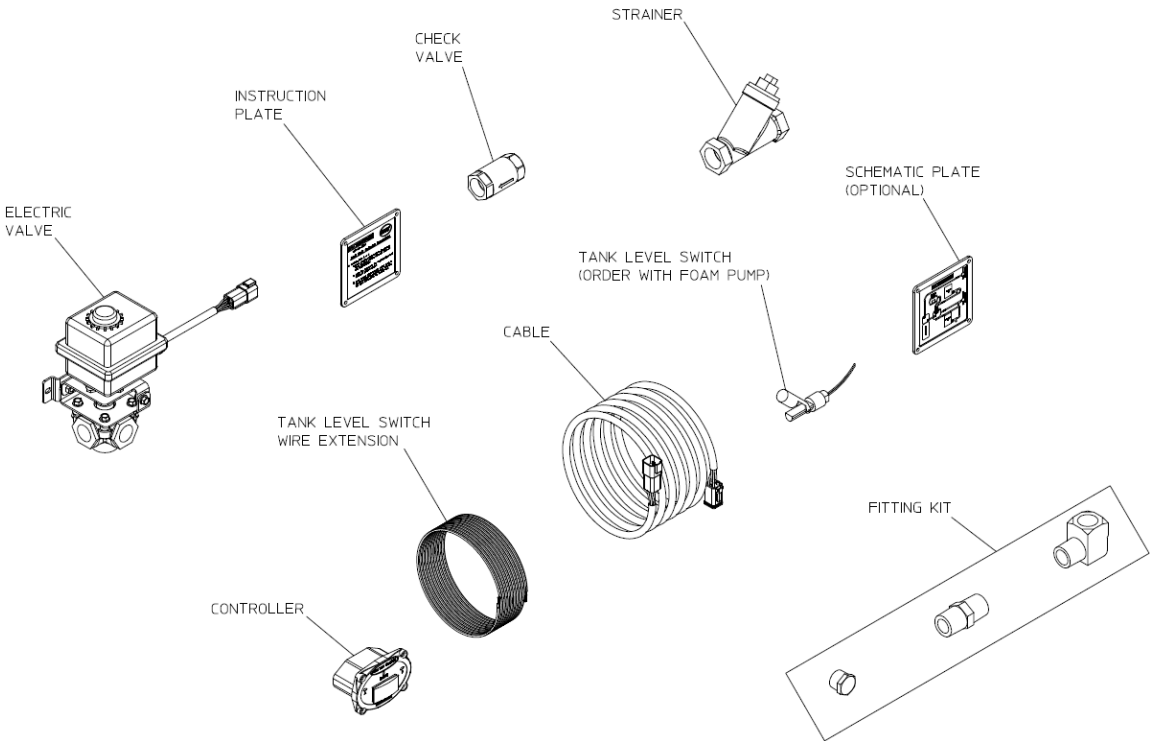

## Dual Tank Selector Service Parts List

Index:

Component	See Pages
Valve and Controls	2, 3
Hose and Fitting Kit (Optional)	3/4 in.
	1 in.
Electrical Schematic	8, 9

## Valve and Controls

REF NO.	DESCRIPTION
500	Electric Valve Ass'y (Includes 501 and 502)
501	Electric Valve, 5 Port
502	Valve Bracket
503	Instruction Plate
504	Schematic Plate
505	Check Valve, 3/4 FNPT
506	Wye Strainer, 1 in. (Includes 507 and 508)
507	Strainer Screen
508	Strainer Gasket

REF NO.	DESCRIPTION
509	Tank Level Switch, Side or Top/Bottom Mount (Optional)
510	Dual Tank Controller
511	Tank Level Switch Wire Extension, 4 Meter
512	Controller Cable, 3 Meter
513	Hex Plug, 3/4 in. (Brass)
514	Hex Nipple, 3/4 MNPT (Brass)
515	Street Elbow, 90 Deg., 3/4 NPT (Brass)

## Schematic - Electrical

REF NO.	DESCRIPTION
500	Electric Valve Ass'y
509	Tank Level Switch, Side or Top/Bottom Mount (Optional)
510	Dual Tank Controller

REF NO.	DESCRIPTION
511	Tank Level Switch Wire Extension, 4 Meter
512	Controller Cable, 3 Meter