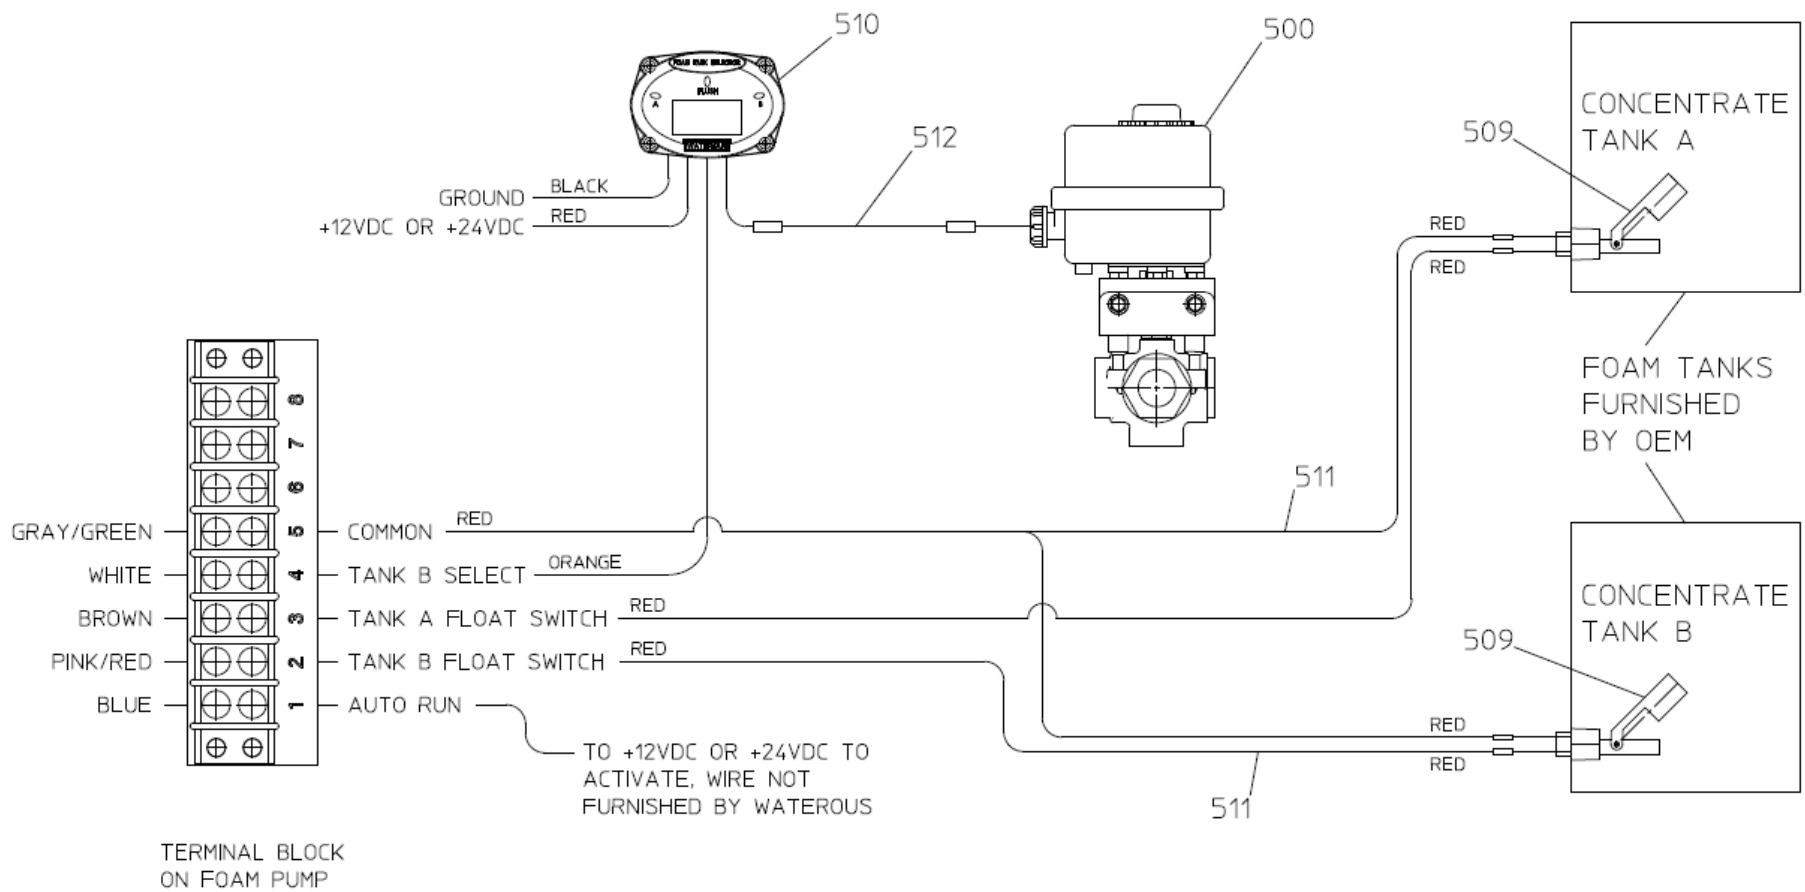

REF NO.	DESCRIPTION
524	Barb-Hose, 3/4 MNPT x 3/4 in.
525	Clamp-Hose, HS, 13/16 to 1-1/2 in.
526	Hose-Spring, Clear, 1 in., 8 Feet
527	Tubing-Air Brake, Black, 3/8 in., 4 Feet
528	Nipple-Hex, 1/2 MNPT
529	Adapter-Straight, 1/2 MNPT x 3/8 AB
530	Valve-Check, 1/2 FNPT
531	Strainer-Wye, 1/2 in. (Includes 532)
532	Screen-Strainer, Repairs
533	Nipple-Hex, 1/2 MNPT x 3/4 MNPT
534	B Size Bezel, Yellow

## Schematic - Electrical

REF NO.	DESCRIPTION
500	Electric Valve Ass'y
509	Tank Level Switch, Side or Top/Bottom Mount (Optional)
510	Dual Tank Controller

REF NO.	DESCRIPTION
511	Tank Level Switch Wire Extension, 4 Meter
512	Controller Cable, 3 Meter