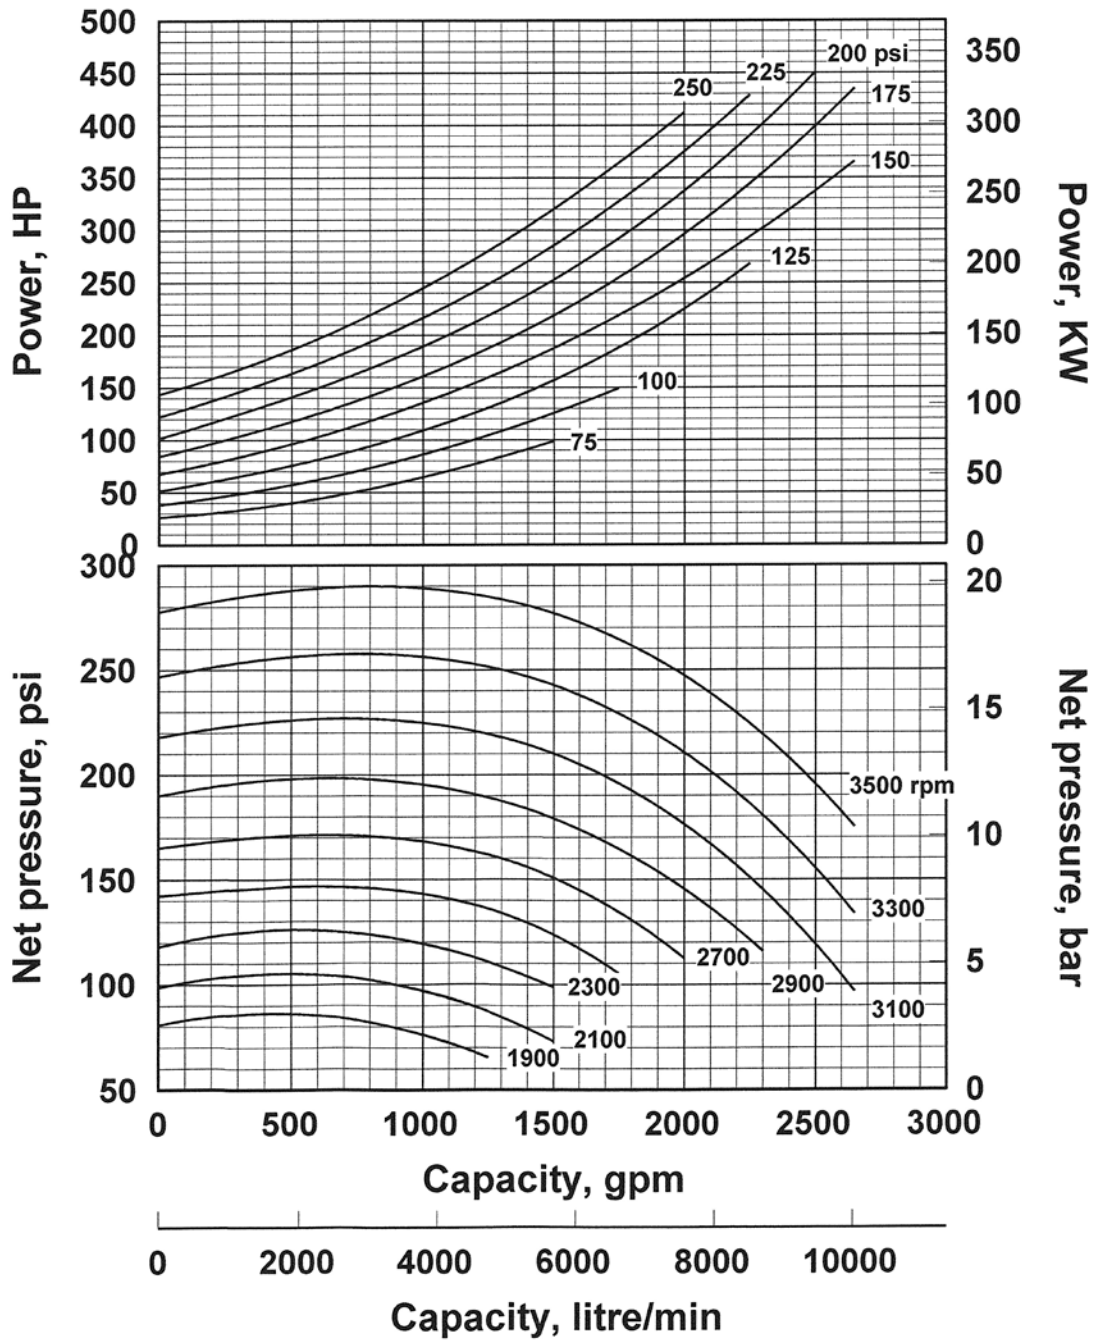

CR performance curves

Impeller: 82203

Curve No. 910308

Revised: 10/01/13