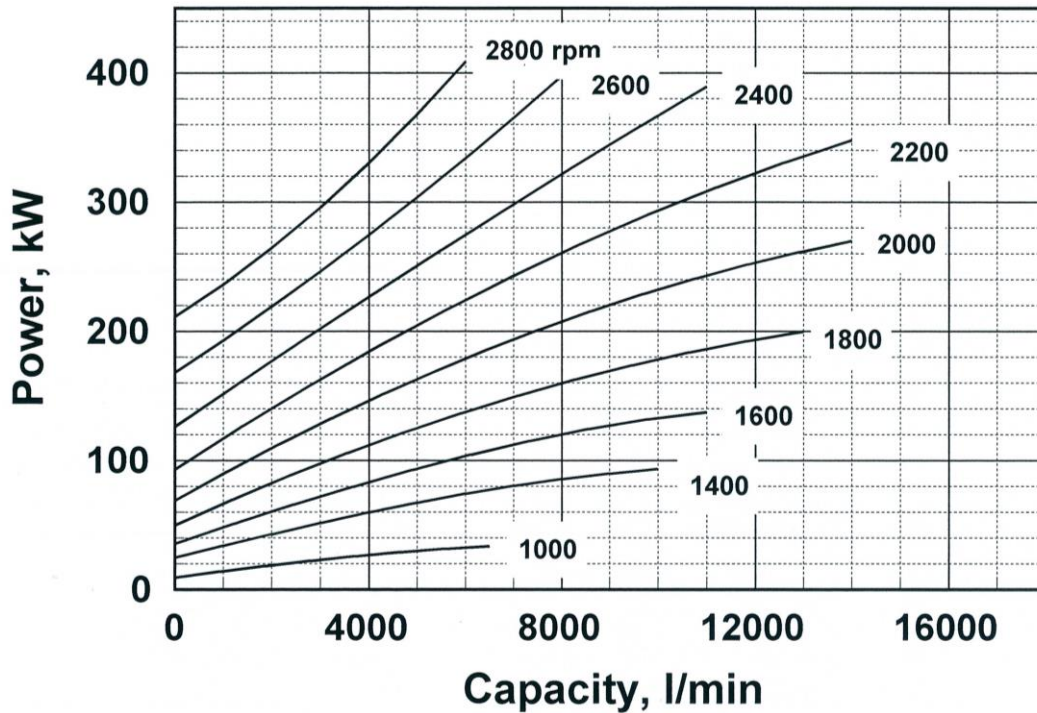

Performance Curve for CRU-1 Series Fire Pump Impeller No: 83118

Performance Curve for CRU-1 Series Fire Pump