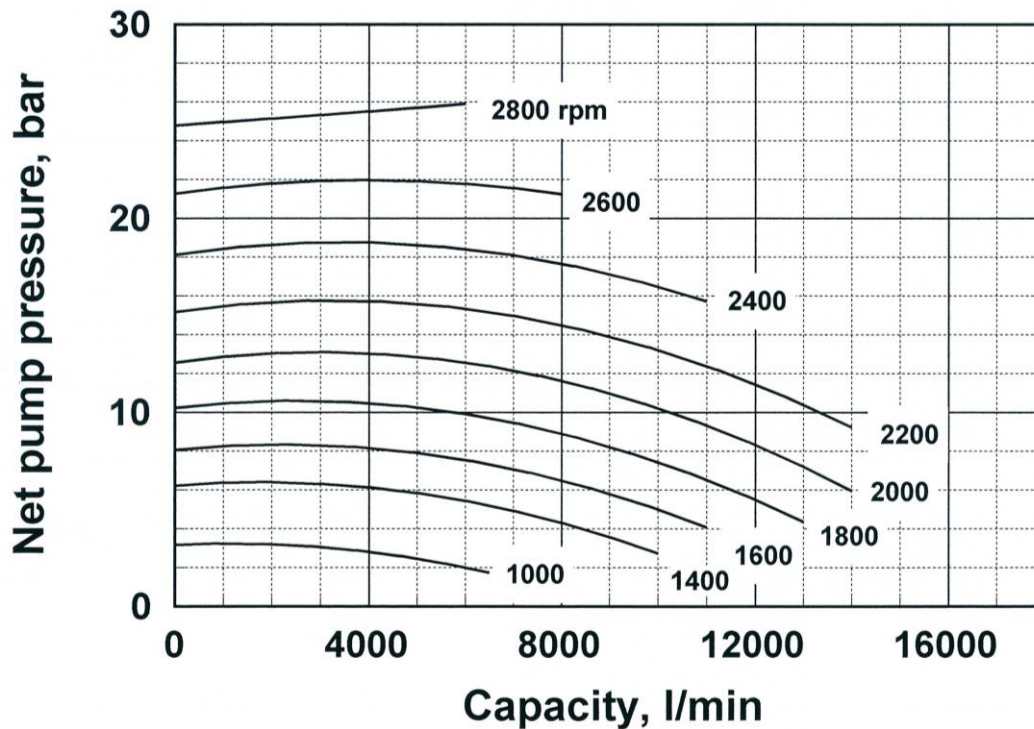

Performance Curve for CRU-1 Series Fire Pump Impeller No: 83118

Performance Curve for CRU-1 Series Fire Pump