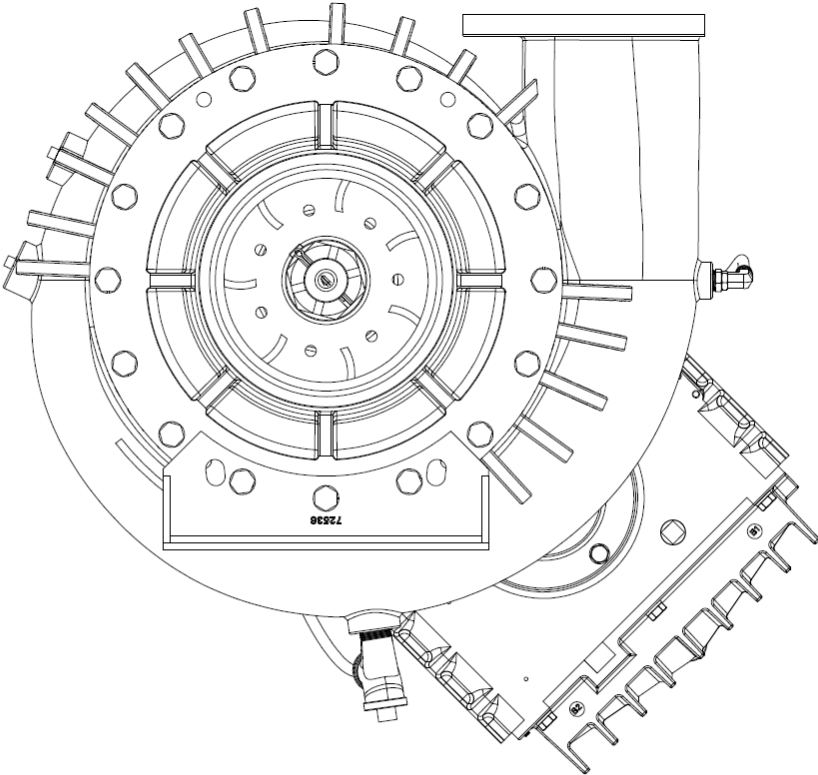

Model CRQC  
Dimensional Drawings

MODEL CRQC FIRE PUMP  
CASE ROTATED 45° CW

ALL DIMENSIONS SHOWN AS INCH/MILLIMETER  
 (INCH / MILLIMETER)

OPEN DRAIN PORTS TO DRAIN SEAL CHAMBER  
 DO NOT PLUG

**CRQC PUMP ASSEMBLY**  
 (1.46 RATIO)