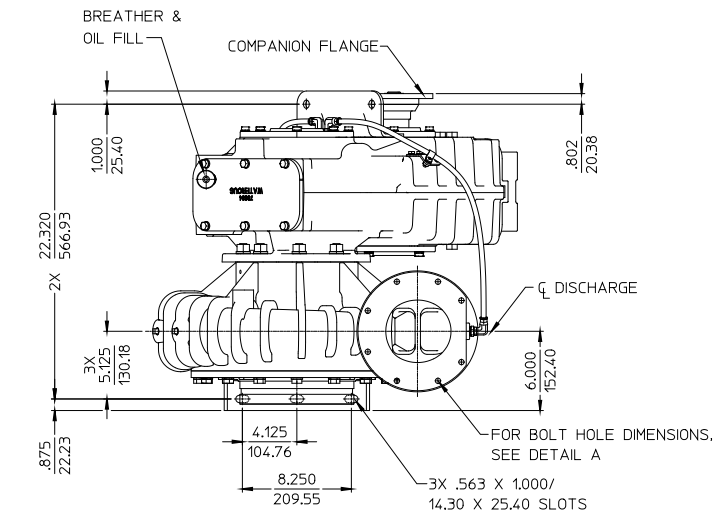

Model CRQC  
Dimensional Drawings

MODEL CRQC FIRE PUMP  
CASE ROTATED 45° CW

ALL DIMENSIONS SHOWN AS INCH/MILLIMETER  
 (INCH / MILLIMETER)

OPEN DRAIN PORTS TO DRAIN SEAL CHAMBER  
 DO NOT PLUG

**CRQC PUMP ASSEMBLY**  
 (1.46 RATIO)