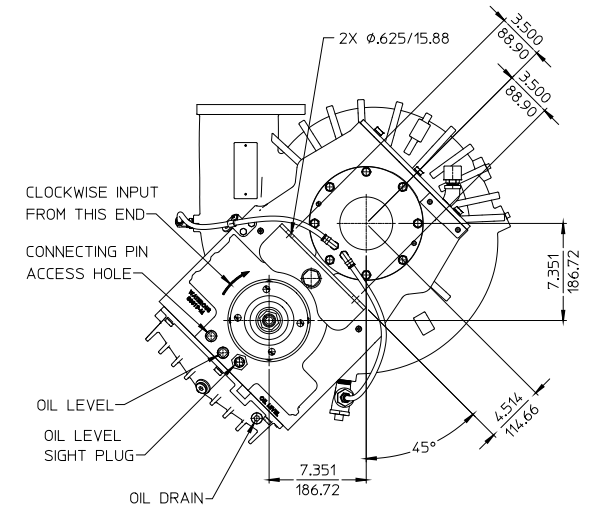

Model CRQC  
Dimensional Drawings

MODEL CRQC FIRE PUMP  
CASE ROTATED 45° CW

ALL DIMENSIONS SHOWN AS INCH/MILLIMETER  
 (INCH / MILLIMETER)

OPEN DRAIN PORTS TO DRAIN SEAL CHAMBER  
 DO NOT PLUG

**CRQC PUMP ASSEMBLY**  
 (1.46 RATIO)