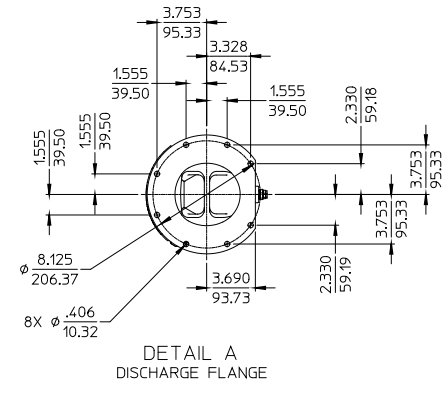

Model CRQC  
Dimensional Drawings

MODEL CRQC FIRE PUMP  
CASE ROTATED 45° CW

ALL DIMENSIONS SHOWN AS INCH/MILLIMETER  
 (INCH / MILLIMETER)

OPEN DRAIN PORTS TO DRAIN SEAL CHAMBER  
 DO NOT PLUG

**CRQC PUMP ASSEMBLY**  
 (1.46 RATIO)