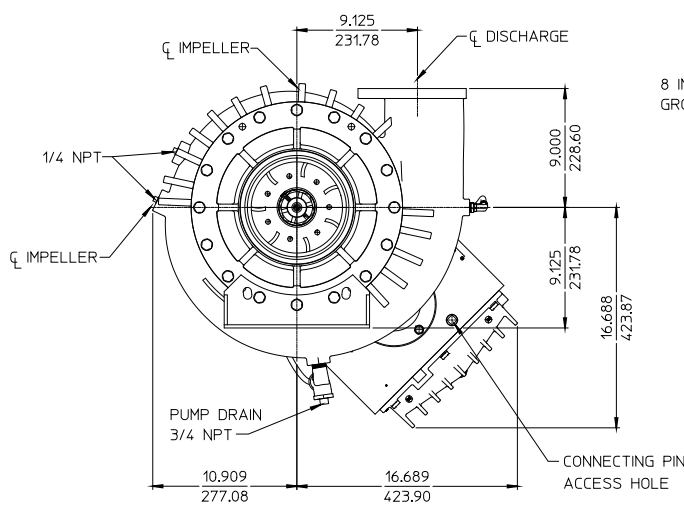

Model CRQC  
Dimensional Drawings

MODEL CRQC FIRE PUMP  
CASE ROTATED 45° CW

ALL DIMENSIONS SHOWN AS INCH/MILLIMETER  
 (INCH / MILLIMETER)

OPEN DRAIN PORTS TO DRAIN SEAL CHAMBER  
 DO NOT PLUG

**CRQC PUMP ASSEMBLY**  
 (1.46 RATIO)