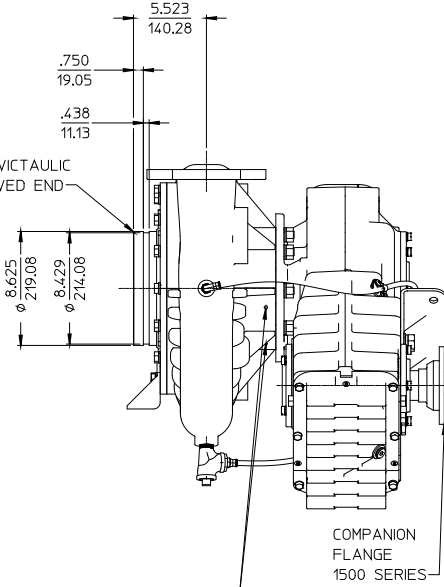

Model CRQC  
Dimensional Drawings

MODEL CRQC FIRE PUMP  
CASE ROTATED 45° CW

ALL DIMENSIONS SHOWN AS INCH/MILLIMETER  
 (INCH / MILLIMETER)

OPEN DRAIN PORTS TO DRAIN SEAL CHAMBER  
 DO NOT PLUG

**CRQC PUMP ASSEMBLY**  
 (1.46 RATIO)