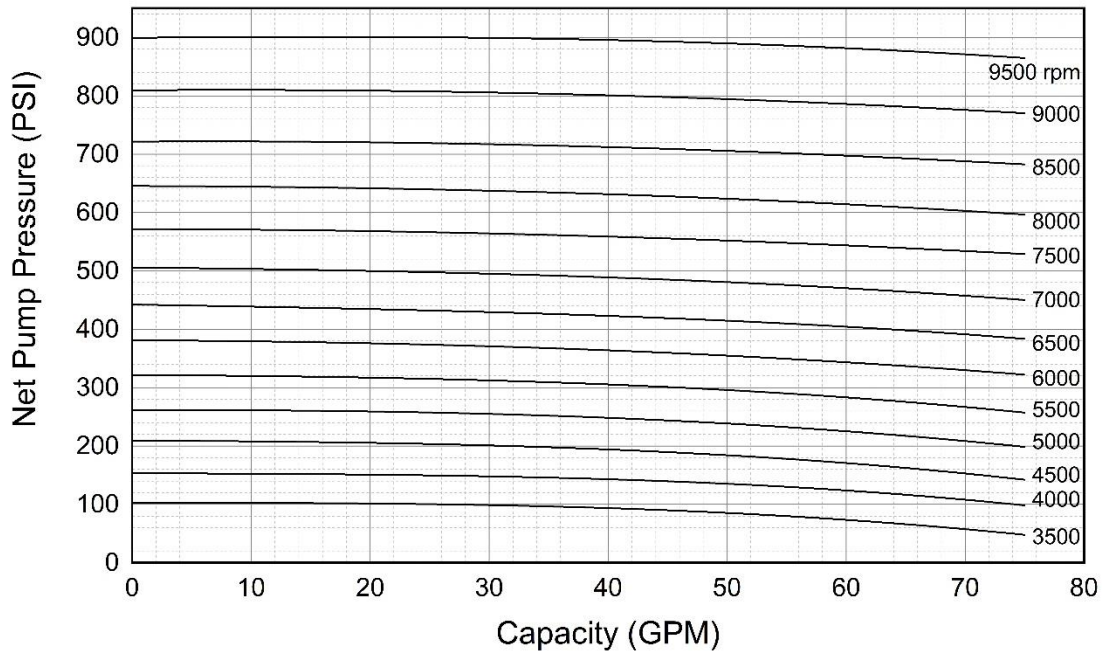

Model: CP3-150 Series Operation

Impeller: 72244-1 & 72245-1

Max. pressure: 900 psi

Max. speed: 9500 rpm

Model: CP3-150 Parallel Operation

Impeller: 72244-1 & 72245-1

Max. pressure: 250 psi

Max. speed: 7600 rpm