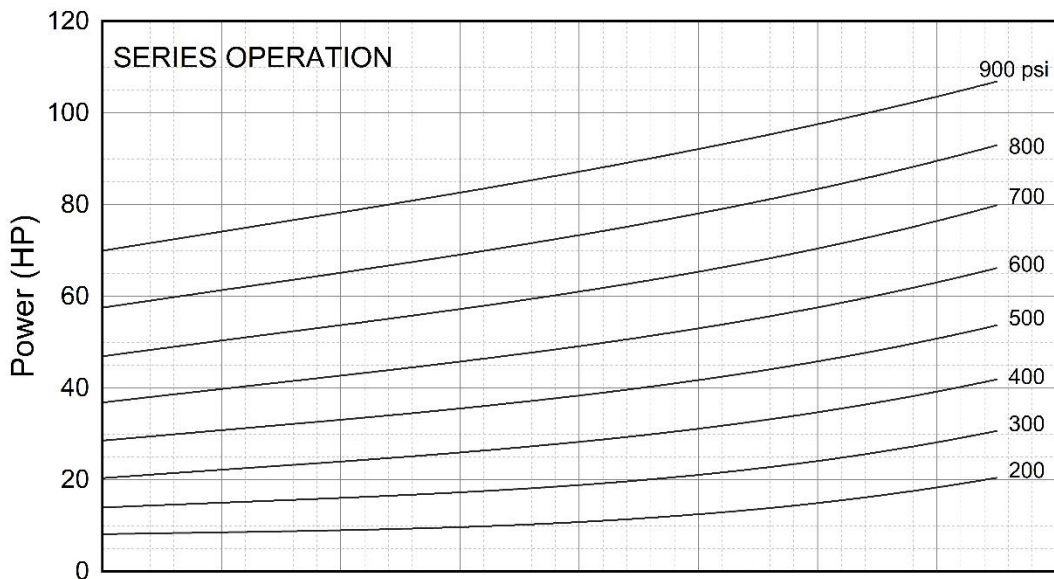

Model: CP3-150 Series Operation

Impeller: 72244-1 & 72245-1

Max. pressure: 900 psi

Max. speed: 9500 rpm

Model: CP3-150 Parallel Operation

Impeller: 72244-1 & 72245-1

Max. pressure: 250 psi

Max. speed: 7600 rpm